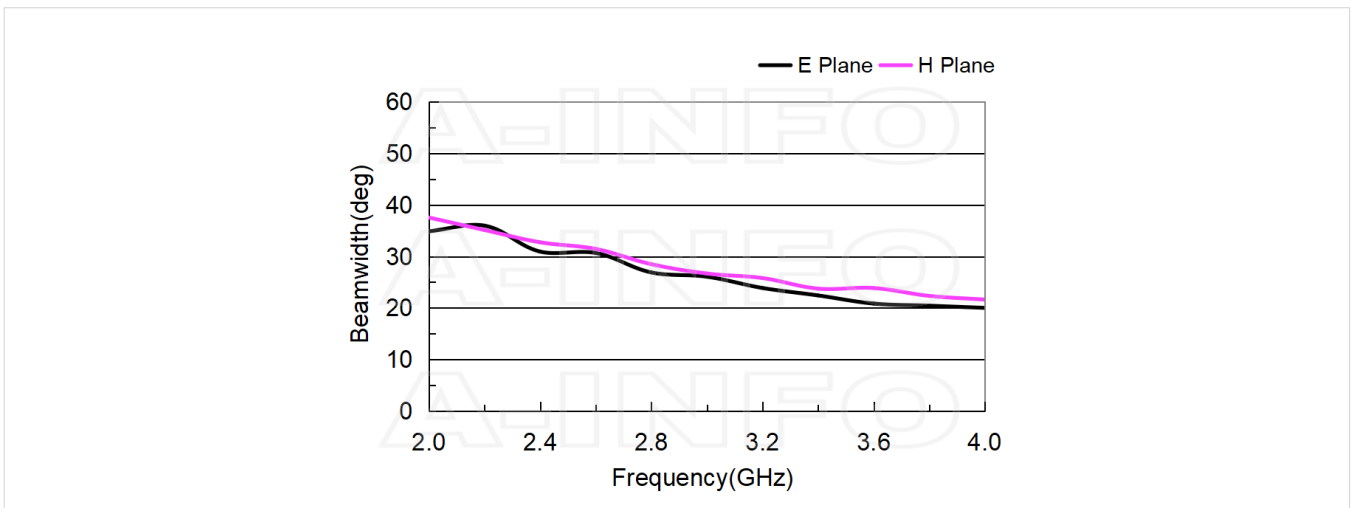

VSWR

Beamwidth

Pattern