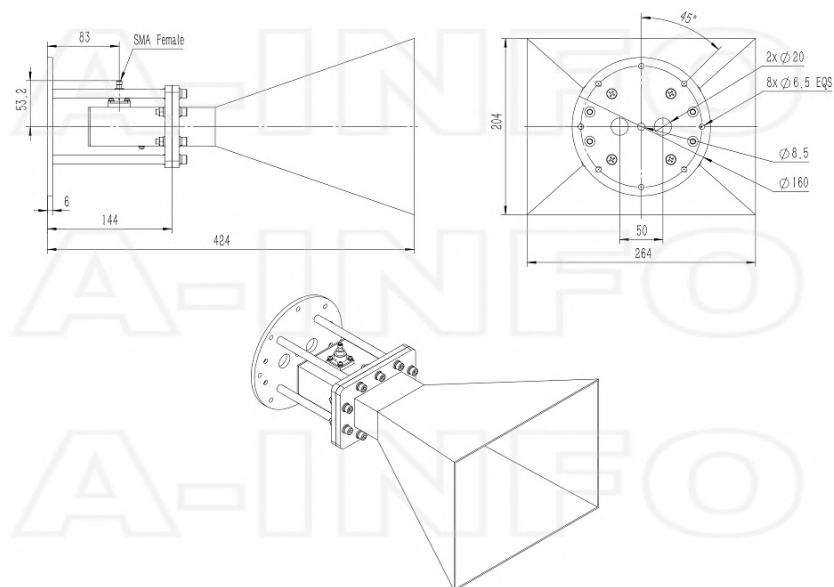

## Technical Specification

Electrical Specification		Interface	
Frequency, Min (GHz)	2	Output Type	Coaxial
Frequency, Max (GHz)	4	Connector	SMA
Gain, Typ (dBi)	15	Connector Gender	Female
Polarization	Linear	Mechanical Specification	
3dB Beamwidth, E-Plane, Min (Deg.)	21	Body Material	Al
3dB Beamwidth, E-Plane, Max (Deg.)	40	Finish	Chemical Conversion Coating, Gray Paint
3dB Beamwidth, H-Plane, Min (Deg.)	19	Size, W (mm)	264
3dB Beamwidth, H-Plane, Max (Deg.)	35	Size, H (mm)	204
Cross Pol. Isolation, Typ (dB)	40	Size, L (mm)	377
VSWR, Typ	1.5:1	Weight, (kg)	1.6
Impedance, (Ohm)	50		
Power Handling, CW, (W)	50		
Power Handling, Peak, (W)	3000		

## Outline Drawing

SMA-Female Output (P/N: LB-OH-320-15-C-SF)

SMA-Female Output with Round Mounting Bracket (Option, P/N: LB-340-10-C-MB)

SMA-Female Output with L Type Mounting Bracket (Option, P/N: LB-340-10-C-L)