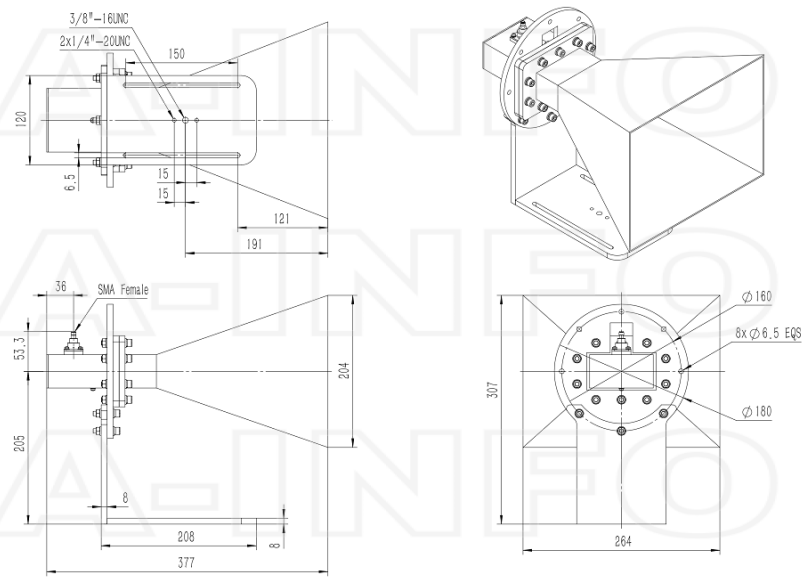

## Technical Specification

Electrical Specification		Interface	
Frequency, Min (GHz)	2	Output Type	Coaxial
Frequency, Max (GHz)	4	Connector	SMA
Gain, Typ (dBi)	15	Connector Gender	Female
Polarization	Linear	Mechanical Specification	
3dB Beamwidth, E-Plane, Min (Deg.)	21	Body Material	Al
3dB Beamwidth, E-Plane, Max (Deg.)	40	Finish	Chemical Conversion Coating, Gray Paint
3dB Beamwidth, H-Plane, Min (Deg.)	19	Size, W (mm)	264
3dB Beamwidth, H-Plane, Max (Deg.)	35	Size, H (mm)	204
Cross Pol. Isolation, Typ (dB)	40	Size, L (mm)	377
VSWR, Typ	1.5:1	Weight, (kg)	1.6
Impedance, (Ohm)	50		
Power Handling, CW, (W)	50		
Power Handling, Peak, (W)	3000		

## Outline Drawing

SMA-Female Output (P/N: LB-OH-320-15-C-SF)

SMA-Female Output with Round Mounting Bracket (Option, P/N: LB-340-10-C-MB)

SMA-Female Output with L Type Mounting Bracket (Option, P/N: LB-340-10-C-L)