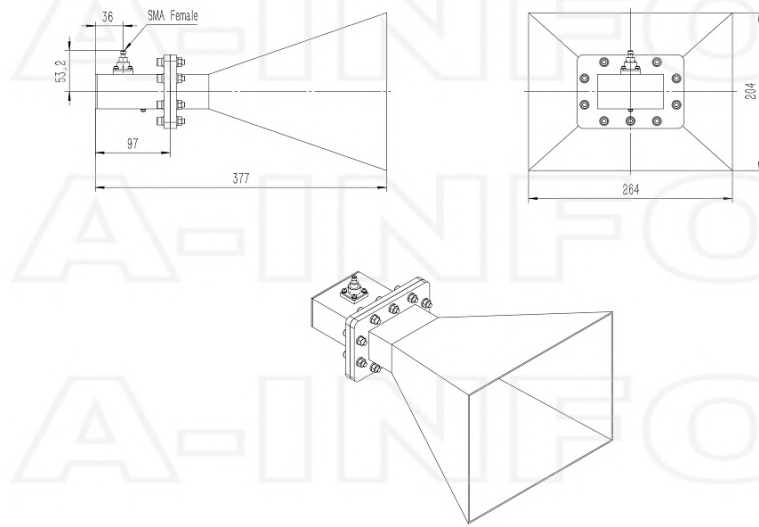

Additional Information

Application	General Purpose Indoor & Outdoor, Fixed	Solution for	Gain Reference Antenna Measurement Far-field Measurement System Intergration

Outline Drawing

SMA-Female Output (P/N: LB-OH-320-15-C-SF)