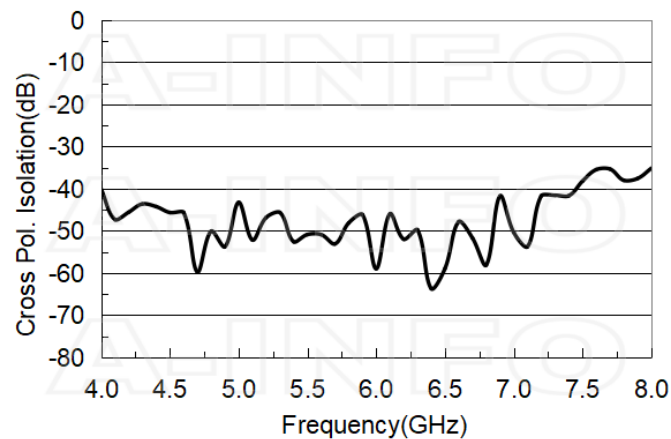

Antenna Factor (Table)

Frequency(GHz)	Gain(dBi)	AF(dB/m)
4	7.84	34.41
4.25	8.85	33.92
4.5	9.73	33.54
4.75	9.99	33.75
5	10.04	34.15
5.25	10.55	34.07
5.5	10.91	34.11
5.75	11.41	34.00
6	11.90	33.88
6.25	12.30	33.83
6.5	12.67	33.80
6.75	12.87	33.93
7	12.89	34.23
7.25	13.99	33.42
7.5	13.51	34.20
7.75	13.71	34.29
8	13.94	34.33

Cross Polarization Isolation