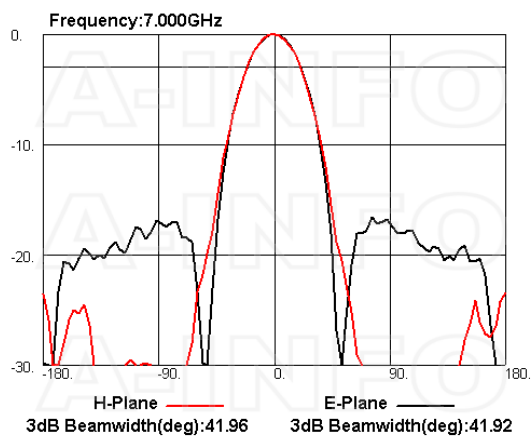

Cross Polarization Isolation

VSWR

Beamwidth

Pattern

Related Products

LB-159-10-C-MB Round Type Mounting Bracket

LB-159-10-C-MBL L type mounting bracket

Similar Products