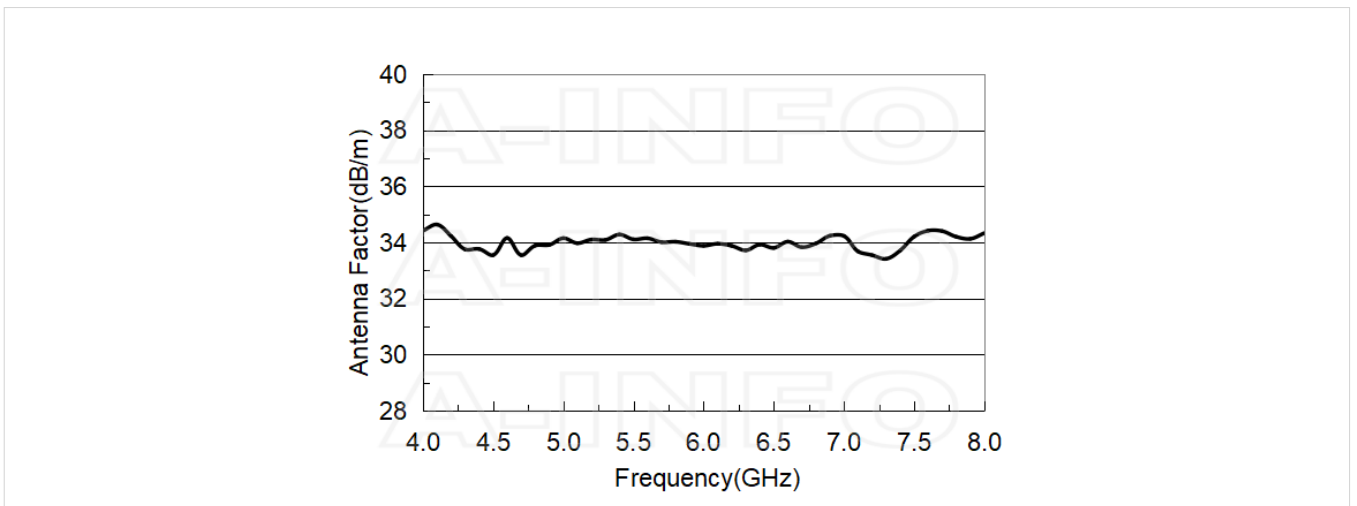

3.5mm-Female Output with L Type Mounting Bracket & Radome (Option, P/N: LB-159-10-C-MBL & LB-OH-159-10-C-3.5FSPO, Outdoor Application)

Typical Test Results

Gain

Antenna Factor

Antenna Factor (Table)

Frequency(GHz)	Gain(dBi)	AF(dB/m)
4	7.84	34.41
4.25	8.85	33.92
4.5	9.73	33.54
4.75	9.99	33.75
5	10.04	34.15
5.25	10.55	34.07
5.5	10.91	34.11
5.75	11.41	34.00
6	11.90	33.88
6.25	12.30	33.83
6.5	12.67	33.80
6.75	12.87	33.93
7	12.89	34.23
7.25	13.99	33.42
7.5	13.51	34.20
7.75	13.71	34.29
8	13.94	34.33