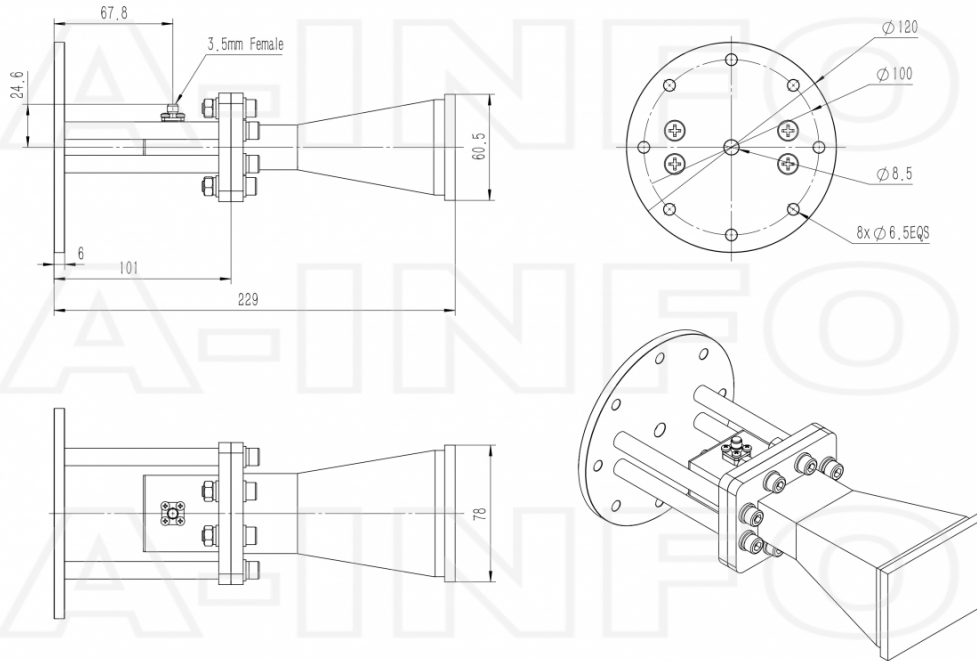

Technical Specification

Electrical Specification		Interface	
Frequency, Min (GHz)	4	Output Type	Coaxial
Frequency, Max (GHz)	8	Connector	3.5mm
Gain, Typ (dBi)	10	Connector Gender	Female
Polarization	Linear	Mechanical Specification	
3dB Beamwidth, E-Plane, Min (Deg.)	29	Body Material	Al
3dB Beamwidth, E-Plane, Max (Deg.)	89	Finish	Chemical Conversion Coating, Gray Paint
3dB Beamwidth, H-Plane, Min (Deg.)	31	Size, W (mm)	81
3dB Beamwidth, H-Plane, Max (Deg.)	75	Size, H (mm)	61.9
Cross Pol. Isolation, Typ (dB)	25	Size, L (mm)	178
VSWR, Typ	1.5:1	Weight, (kg)	0.5
Impedance, (Ohm)	50		
Power Handling, CW, (W)	50		
Power Handling, Peak, (W)	100		

Outline Drawing

3.5mm-Female Output with Radome (Option, P/N: LB-OH-159-10-C-3.5FSPO, Outdoor Application)

3.5mm-Female Output with Round Mounting Bracket & Radome (Option, P/N: LB-159-10-C-MB & LB-OH-159-10-C-3.5FSPO, Outdoor Application)