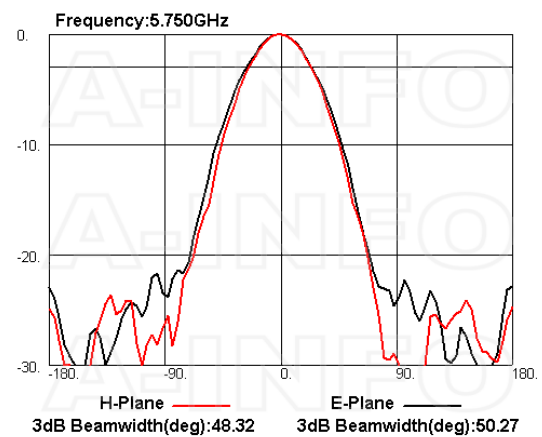

Cross Polarization Isolation

VSWR

Beamwidth

Pattern

Related Products

LB-159-10-C-MB Round Type Mounting Bracket

LB-159-10-C-MBL L type mounting bracket

Similar Products