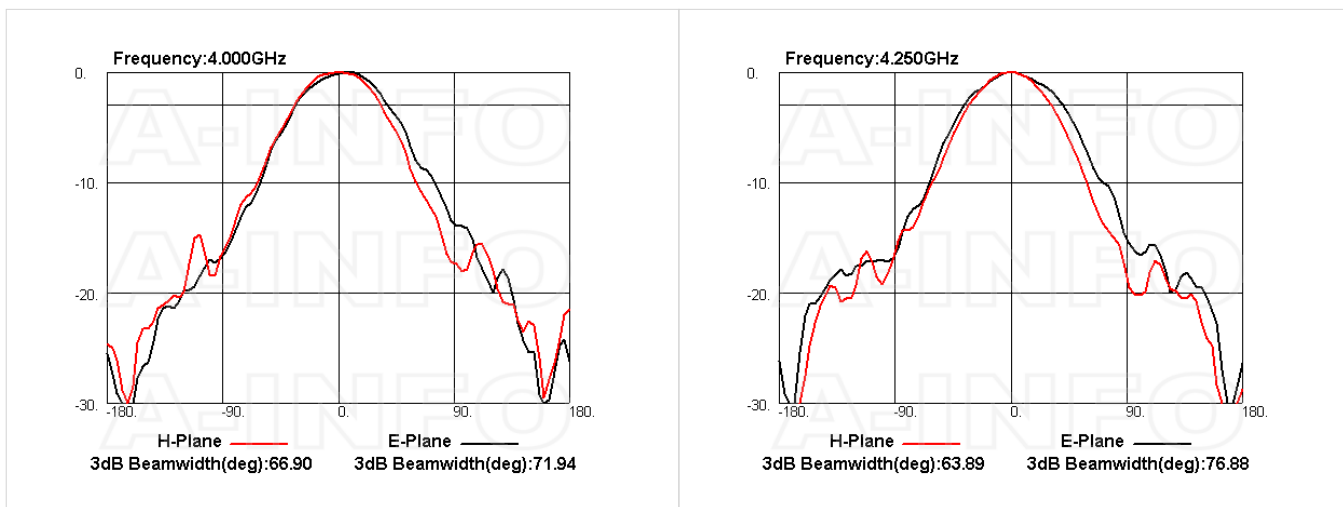

Cross Polarization Isolation

VSWR

Beamwidth

Pattern

Related Products

LB-159-10-C-MB Round Type Mounting Bracket

LB-159-10-C-MBL L type mounting bracket

Similar Products