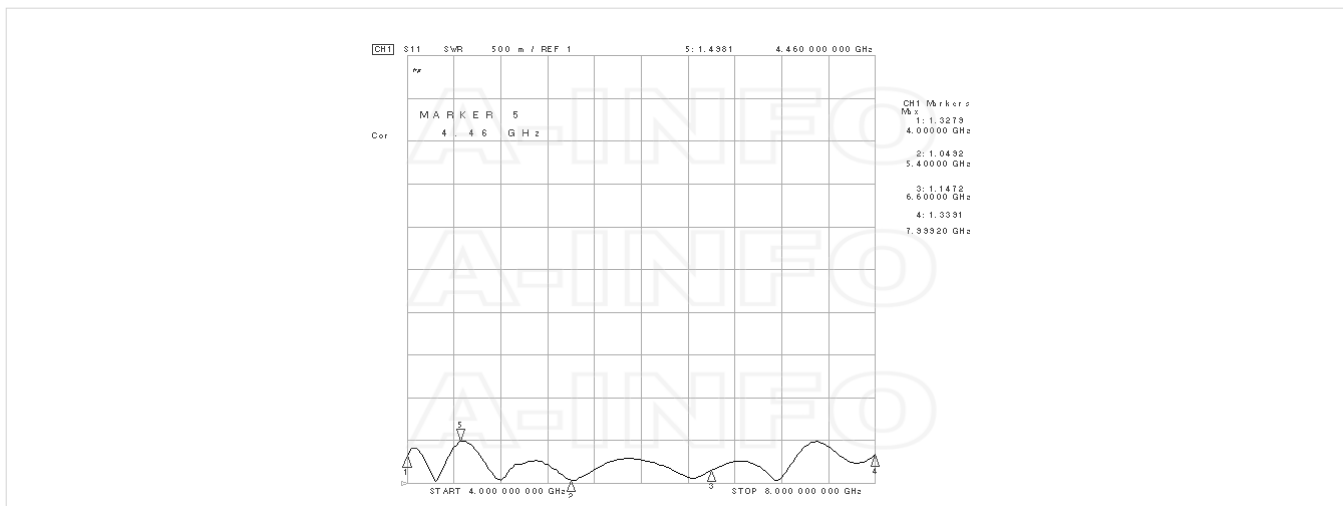

VSWR

Beamwidth

Pattern