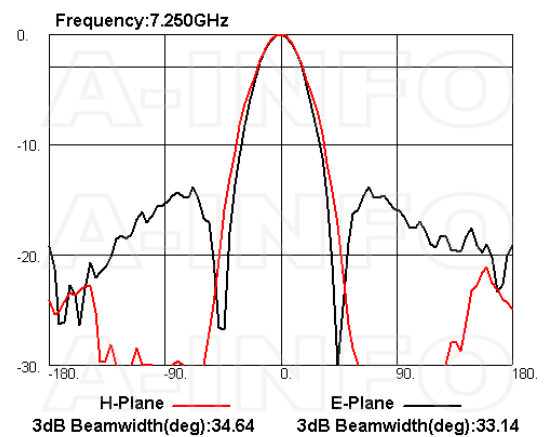

Cross Polarization Isolation

VSWR

Beamwidth

Pattern

Related Products

LB-159-10-C-MB Round Type Mounting Bracket

LB-159-10-C-MBL L type mounting bracket

Similar Products