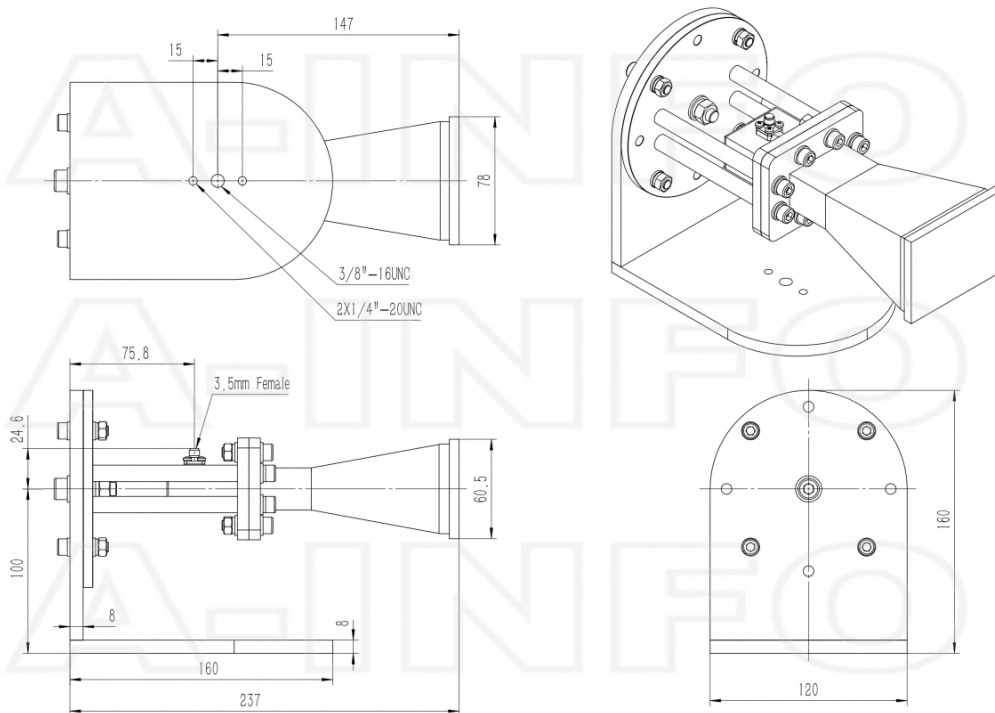

3.5mm-Female Output with L Type Mounting Bracket & Radome (Option, P/N: LB-159-10-C-MBL & LB-OH-159-10-C-3.5FSPO, Outdoor Application)