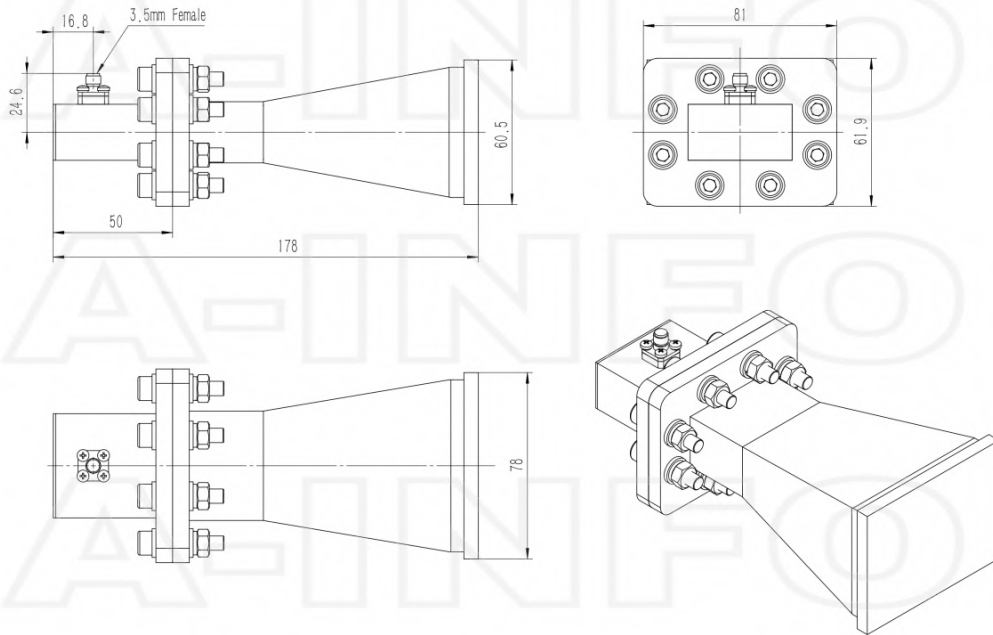

Additional Information

Application	Outdoor, Waterproof and Dustproof, Fixed	Solution for	Gain Reference Antenna Measurement Far-field Measurement System Intergration

Outline Drawing

3.5mm-Female Output with Radome (Option, P/N: LB-OH-159-10-C-3.5FSPO, Outdoor Application)