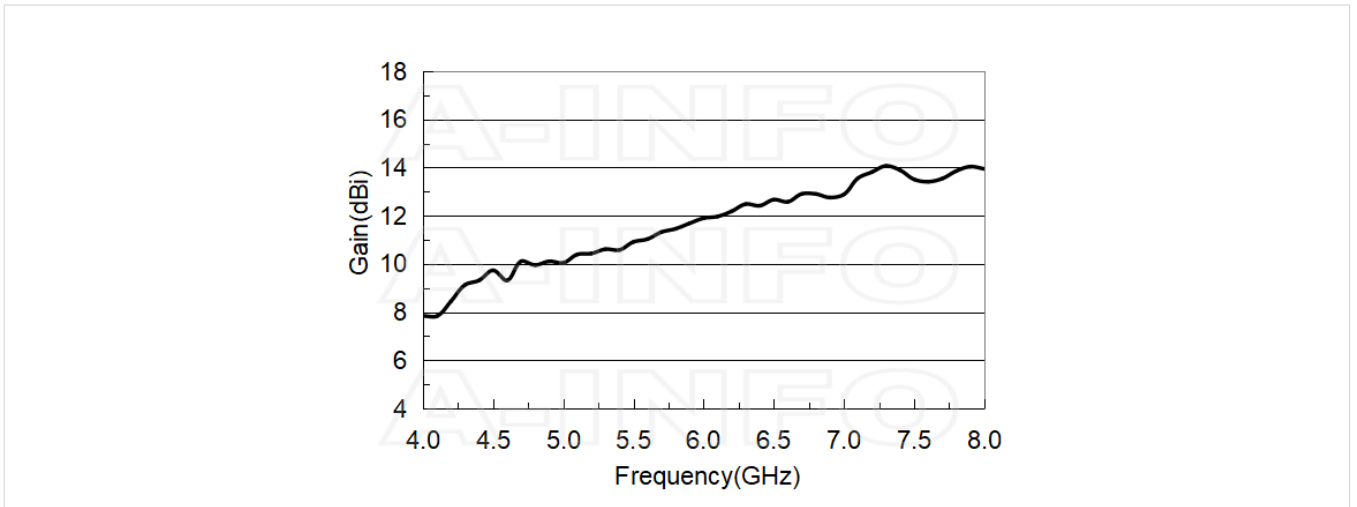

Typical Test Results

Gain