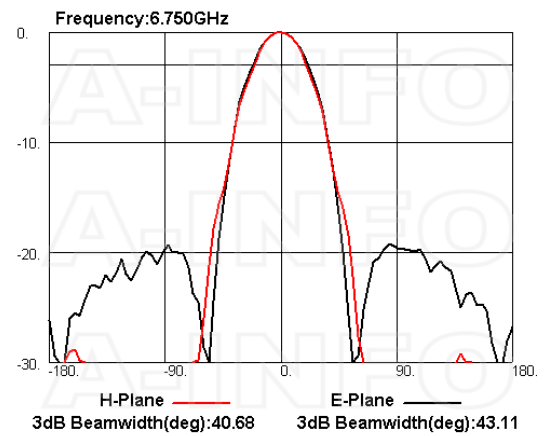

Cross Polarization Isolation

VSWR

Beamwidth

Pattern

Related Products

LB-159-10-C-MB Round Type Mounting Bracket

LB-159-10-C-MBL L type mounting bracket

Similar Products