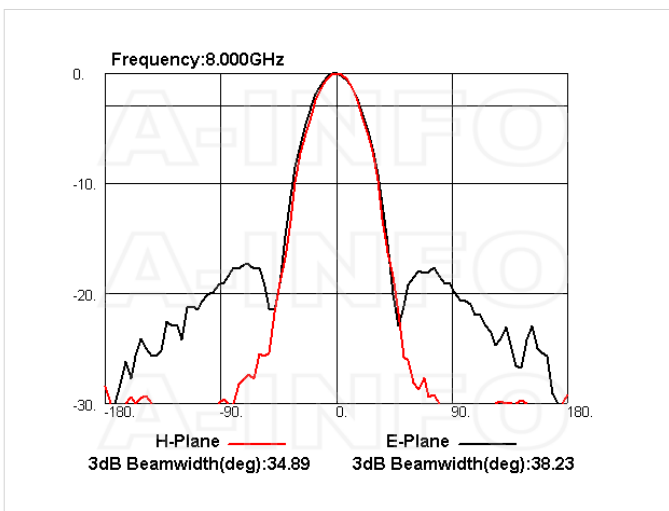

Cross Polarization Isolation

VSWR

Beamwidth

Pattern

Related Products

LB-159-10-C-MB Round Type Mounting Bracket

LB-159-10-C-MBL L type mounting bracket

Similar Products