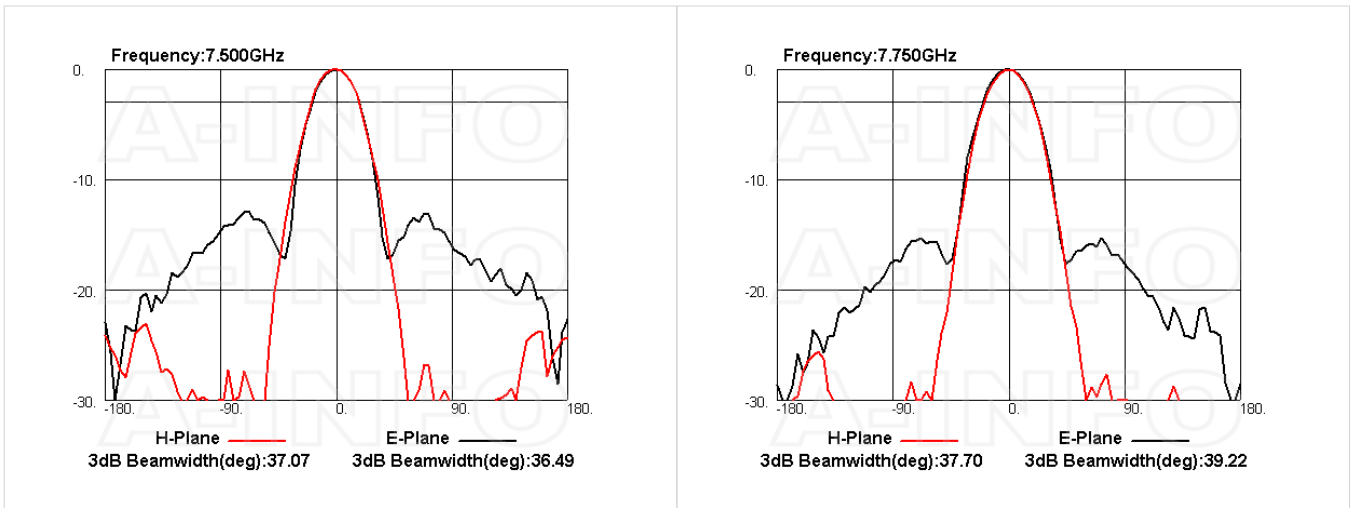

Cross Polarization Isolation

VSWR

Beamwidth

Pattern

Related Products

LB-159-10-C-MB Round Type Mounting Bracket

LB-159-10-C-MBL L type mounting bracket

Similar Products