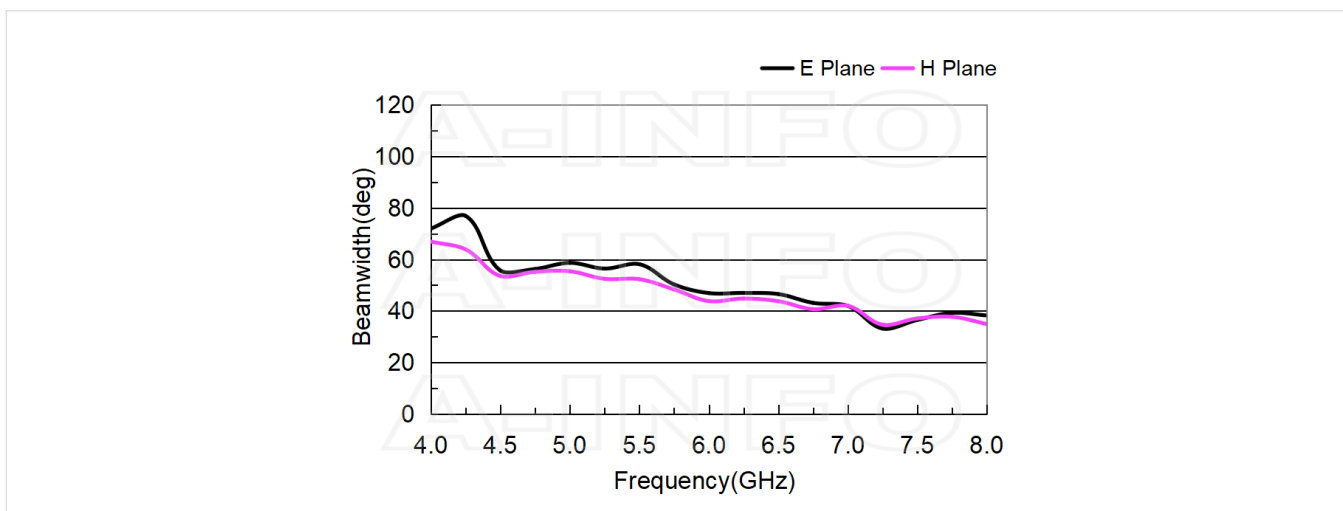

VSWR

Beamwidth

Pattern