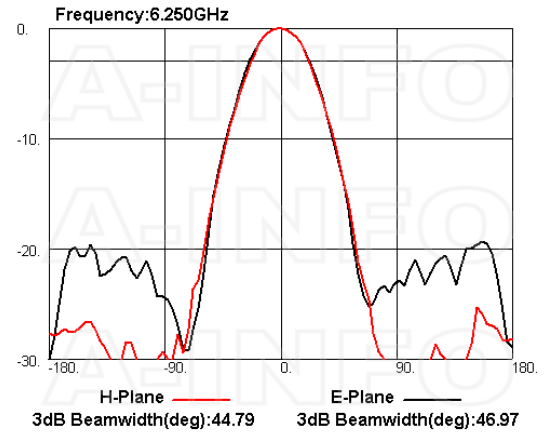

Cross Polarization Isolation

VSWR

Beamwidth

Pattern

Related Products

LB-159-10-C-MB Round Type Mounting Bracket

LB-159-10-C-MBL L type mounting bracket

Similar Products