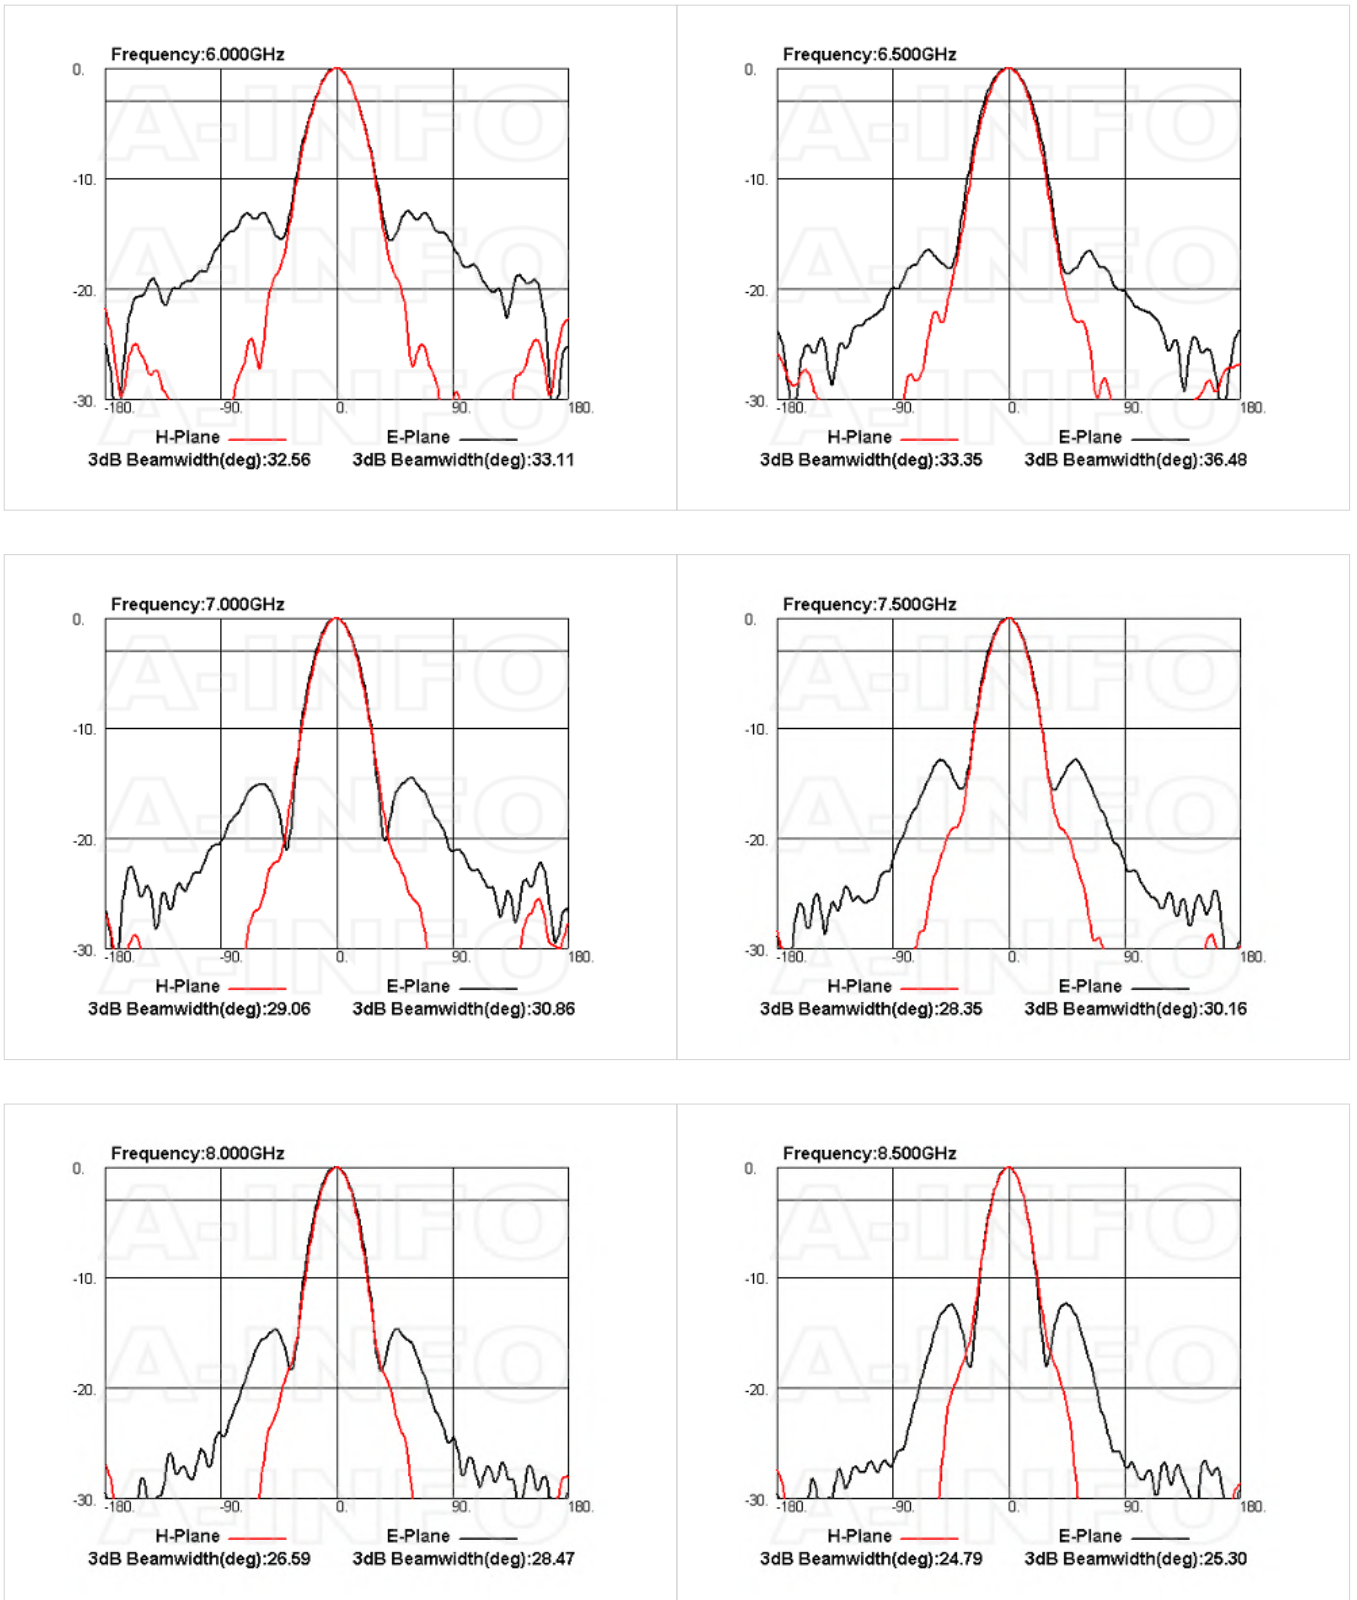

Cross Polarization Isolation

VSWR

Beamwidth

Pattern

Related Products

LB-112-10-C-MB Round Type Mounting Bracket

LB-112-10-C-MBL L type mounting bracket

Tripod_15Kg Al Alloy Tripod