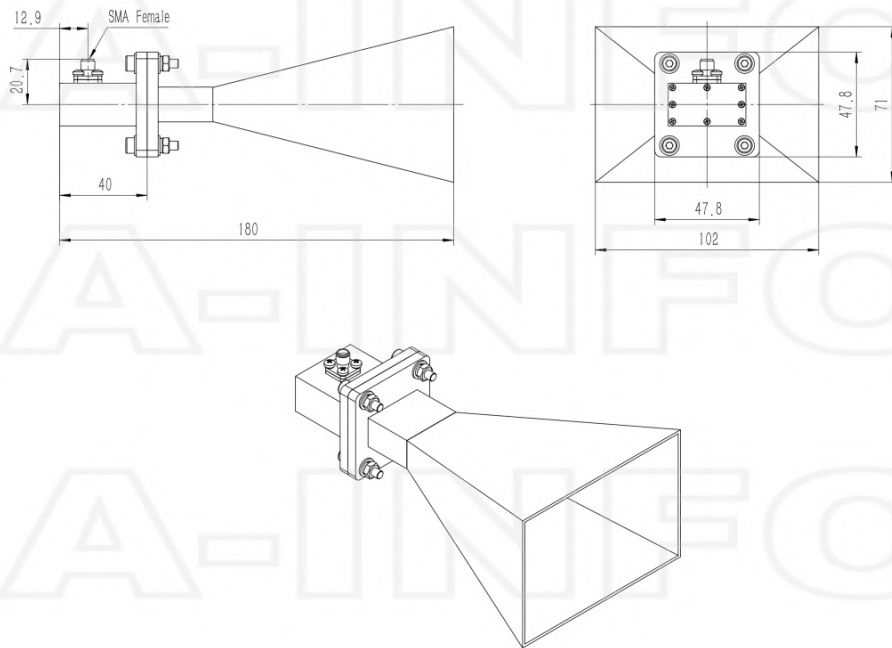

Additional Information

Application	General Purpose Indoor & Outdoor, Fixed	Solution for	Gain Reference Antenna Measurement Far-field Measurement System Intergration

Outline Drawing

SMA-Female Output (P/N: LB-OH-112-15-C-SF)