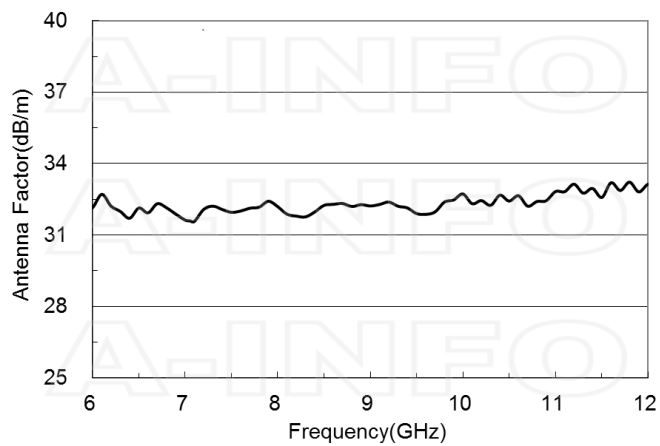

Antenna Factor

Antenna Factor (Table)

Frequency(GHz)	Gain(dBi)	AF(dB/m)
6.0	13.62	32.15
6.5	14.33	32.14
7.0	15.48	31.63
7.5	15.76	31.96
8.0	16.08	32.19
8.5	16.55	32.25
9.0	17.07	32.22
9.5	17.86	31.90
10.0	17.48	32.73
10.5	18.21	32.43
11.0	18.21	32.83
11.5	18.84	32.58
12.0	18.66	33.14