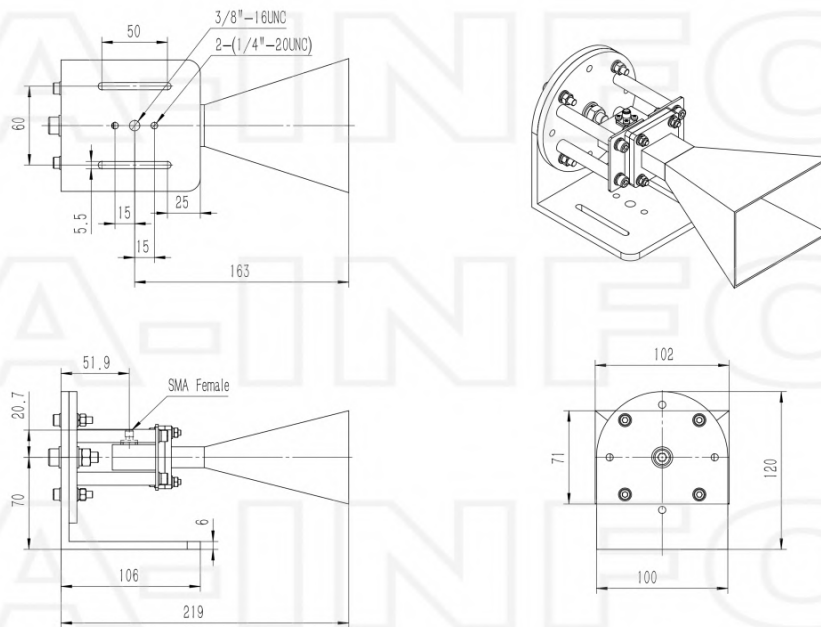

Outline Drawing

SMA-Female Output (P/N: LB-OH-112-15-C-SF)

SMA-Female Output with Round Mounting Bracket (Option, P/N: LB-112-10-C-MB)

SMA-Female Output with L Type Mounting Bracket (Option, P/N: LB-112-10-C-MBL)