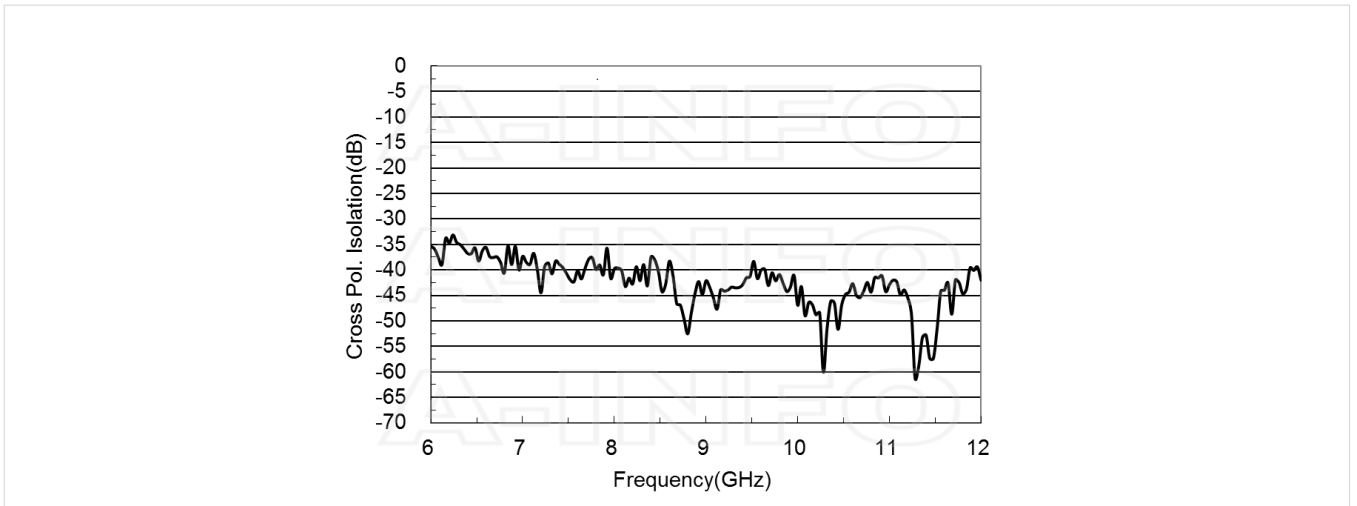

Cross Polarization Isolation