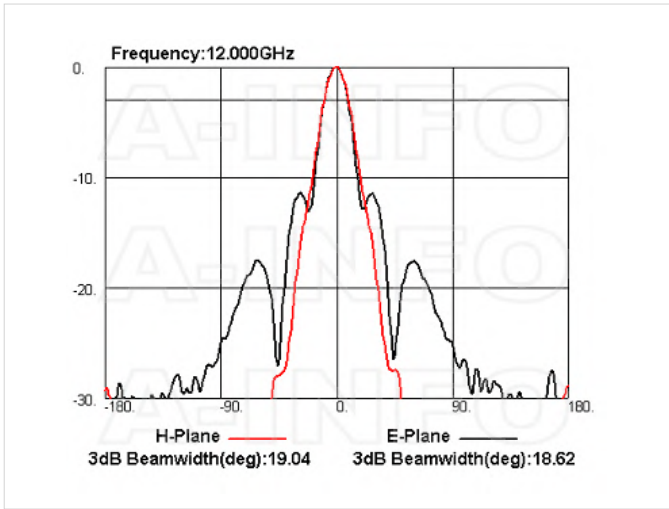

Related Products