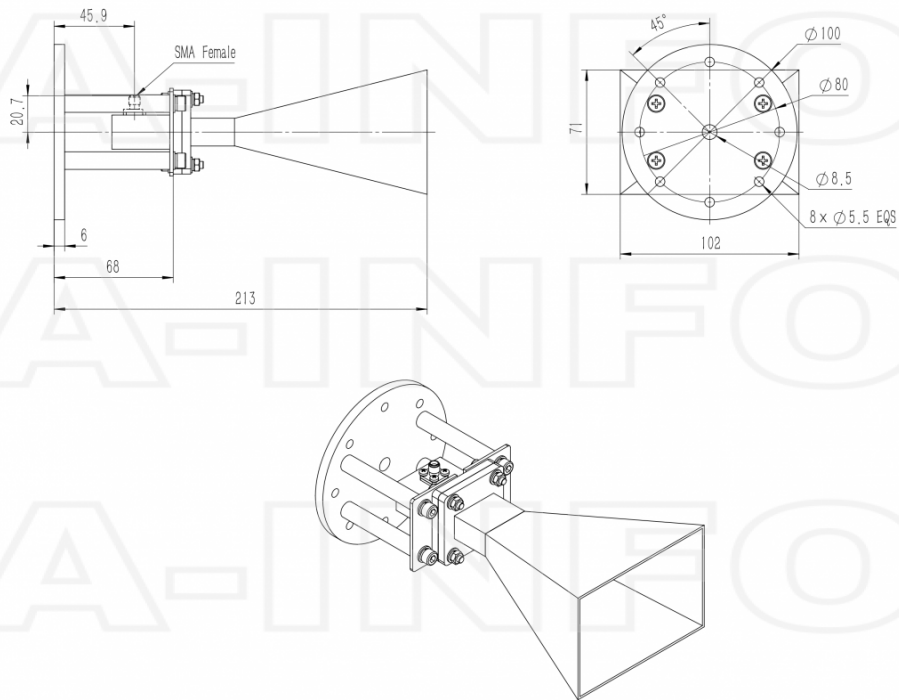

Technical Specification

Electrical Specification		Interface	
Frequency, Min (GHz)	6	Output Type	Coaxial
Frequency, Max (GHz)	12	Connector	SMA
Gain, Typ (dBi)	15	Connector Gender	Female
Polarization	Linear	Mechanical Specification	
3dB Beamwidth, E-Plane, Min (Deg.)	16	Body Material	Al
3dB Beamwidth, E-Plane, Max (Deg.)	41	Finish	Chemical Conversion Coating, Gray Paint
3dB Beamwidth, H-Plane, Min (Deg.)	16	Size, W (mm)	102
3dB Beamwidth, H-Plane, Max (Deg.)	37	Size, H (mm)	71
Cross Pol. Isolation, Typ (dB)	35	Size, L (mm)	180
VSWR, Typ	1.5:1	Weight, (kg)	0.205
Impedance, (Ohm)	50		
Power Handling, CW, (W)	50		
Power Handling, Peak, (W)	3000		

Outline Drawing

SMA-Female Output (P/N: LB-OH-112-15-C-SF)

SMA-Female Output with Round Mounting Bracket (Option, P/N: LB-112-10-C-MB)

SMA-Female Output with L Type Mounting Bracket (Option, P/N: LB-112-10-C-MBL)