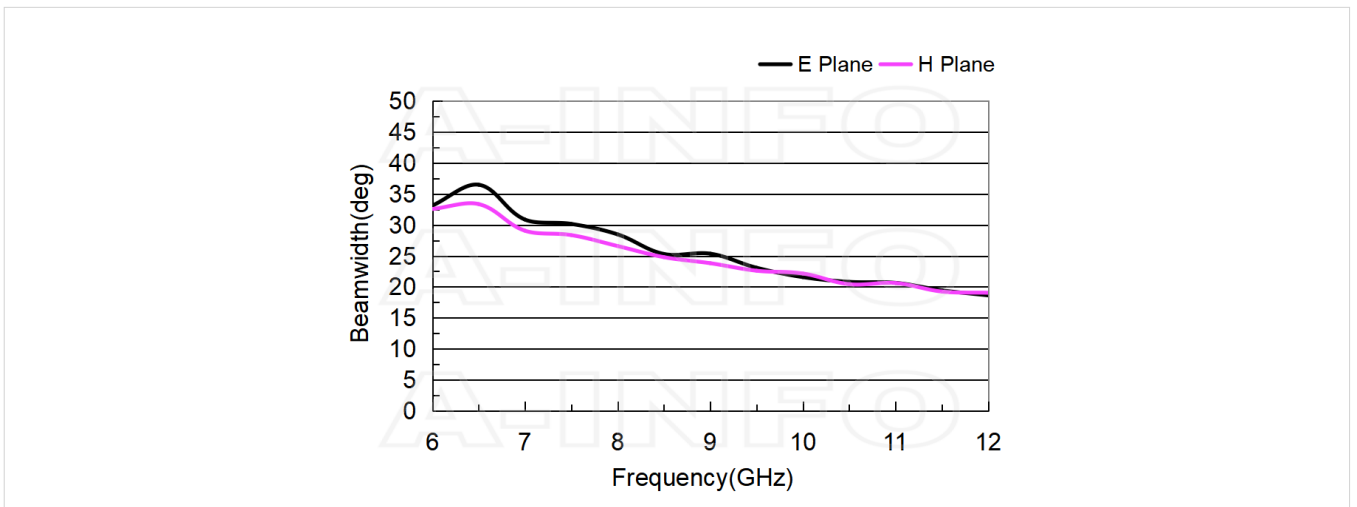

Cross Polarization Isolation

VSWR

Beamwidth