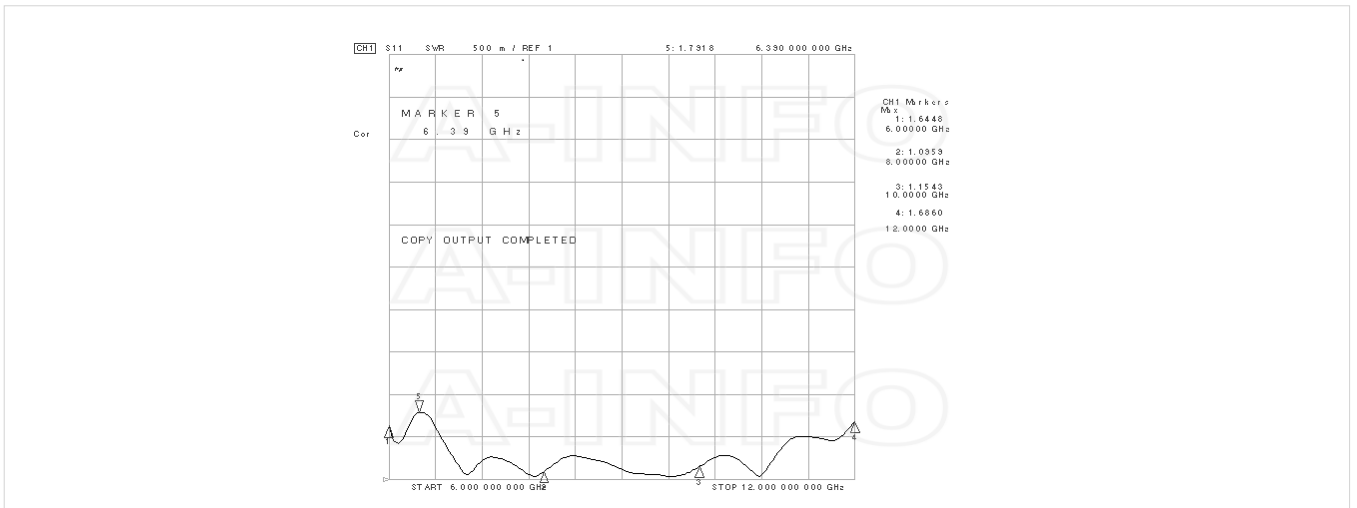

Cross Polarization Isolation

VSWR

Beamwidth