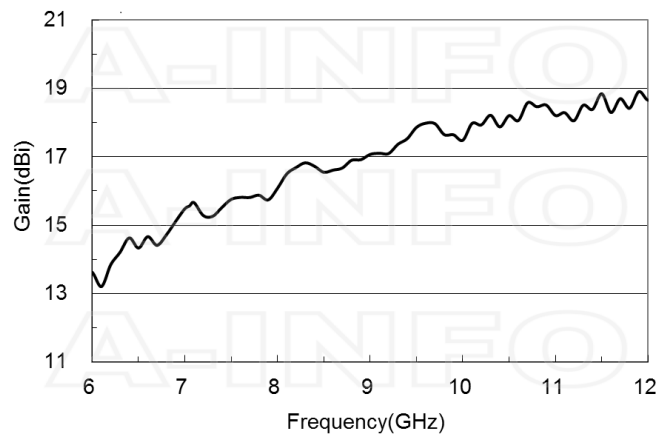

Typical Test Results

Gain