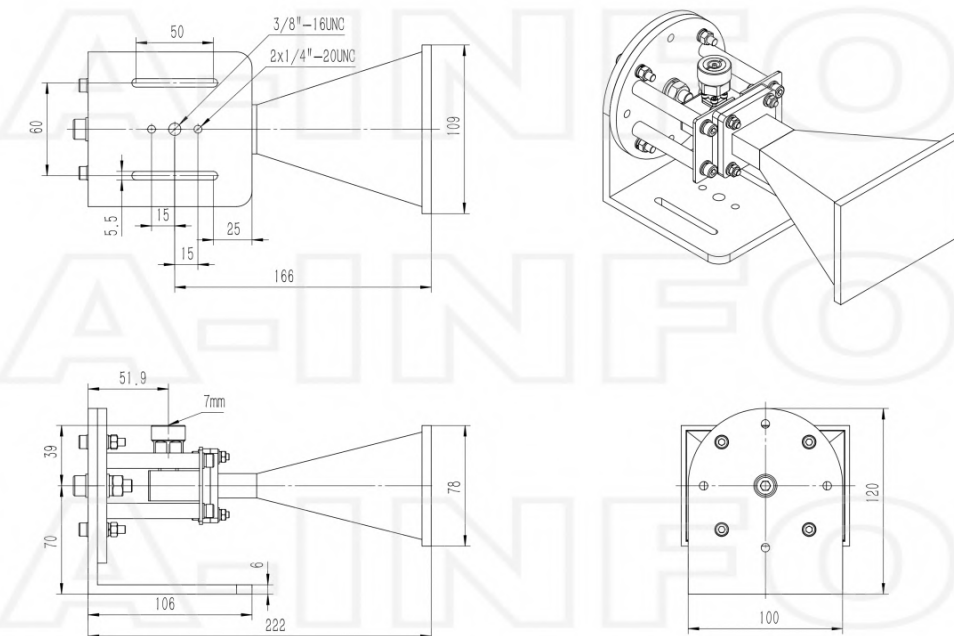

7mm Output with L Type Mounting Bracket & Radome (Option, P/N: LB-112-10-C-MBL & LB-OH-112-15-C-7SPO, Outdoor Application)