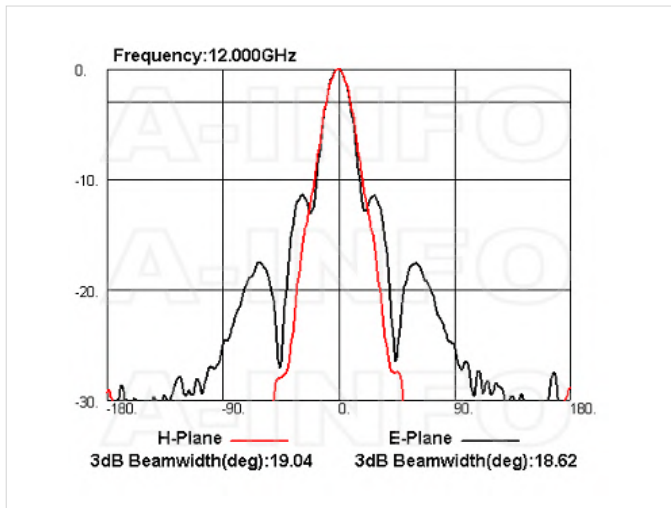

Cross Polarization Isolation

VSWR

Beamwidth

Pattern

Related Products

LB-112-10-C-MB Round Type Mounting Bracket

LB-112-10-C-MBL L type mounting bracket

Tripod_15Kg Al Alloy Tripod