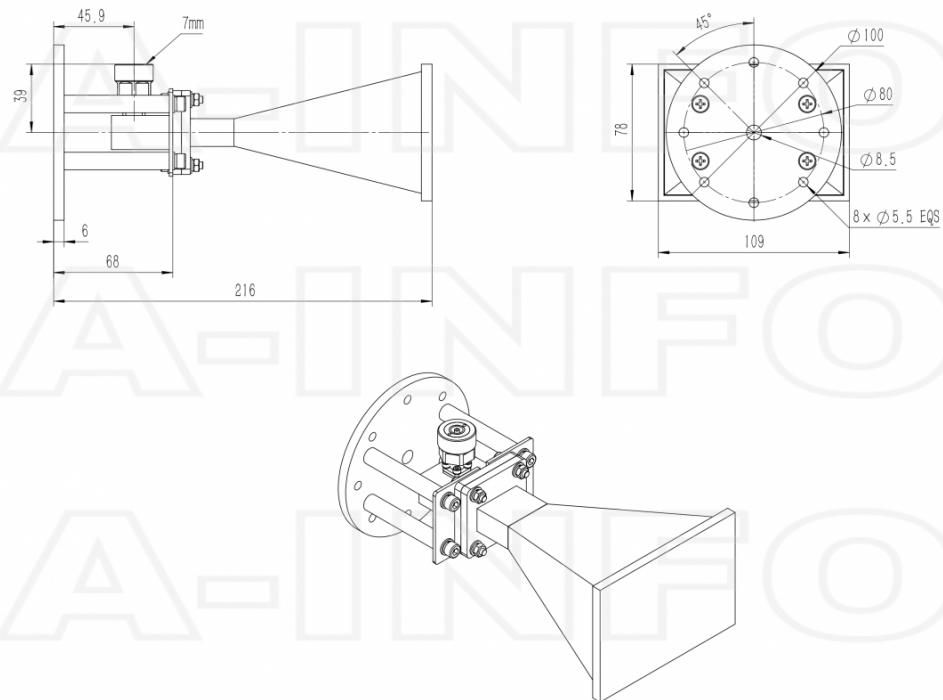

7mm Output with Round Mounting Bracket & Radome (Option, P/N: LB-112-10-C-MB & LB-OH-112-15-C-7SPO, Outdoor Application)