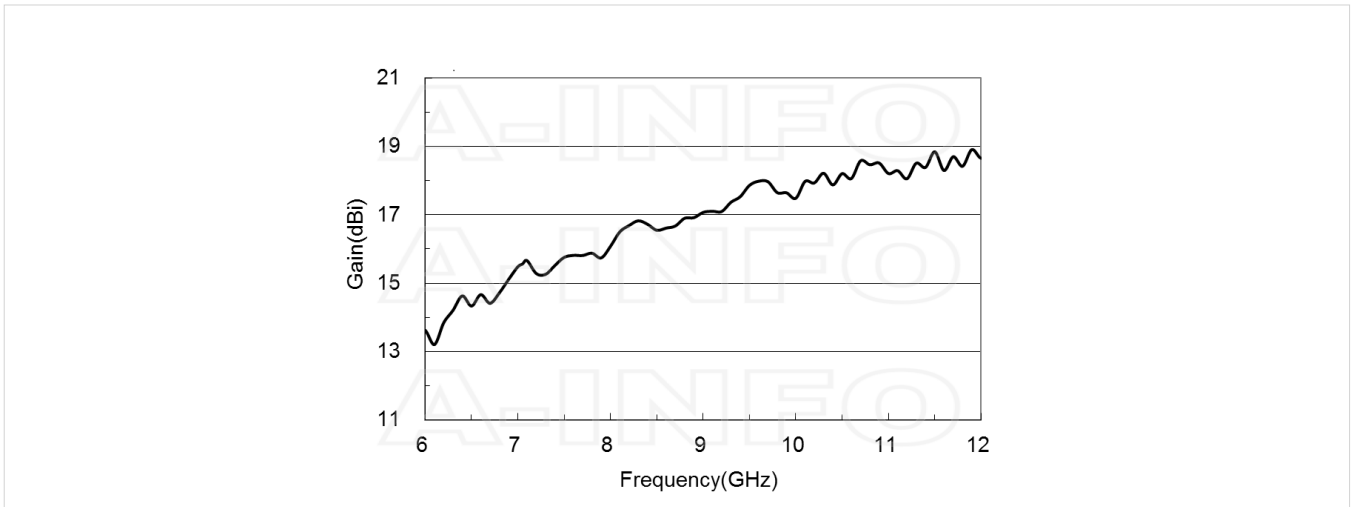

Typical Test Results

Gain