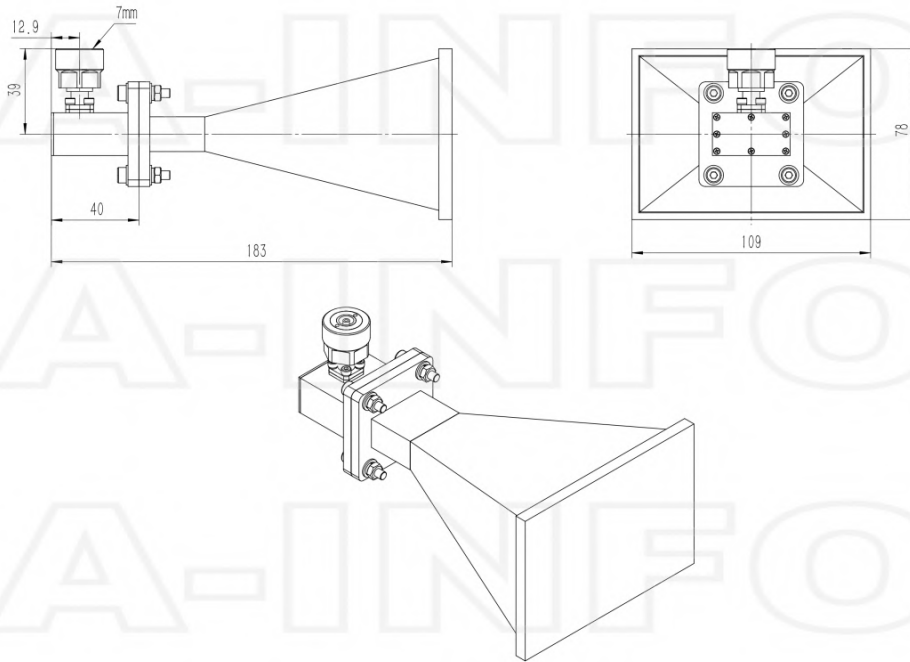

Additional Information

Application	Outdoor, Waterproof and Dustproof, Fixed	Solution for	Gain Reference Antenna Measurement Far-field Measurement System Intergration

Outline Drawing

7mm Output with Radome (Option, P/N: LB-OH-112-15-C-7SPO, Outdoor Application)