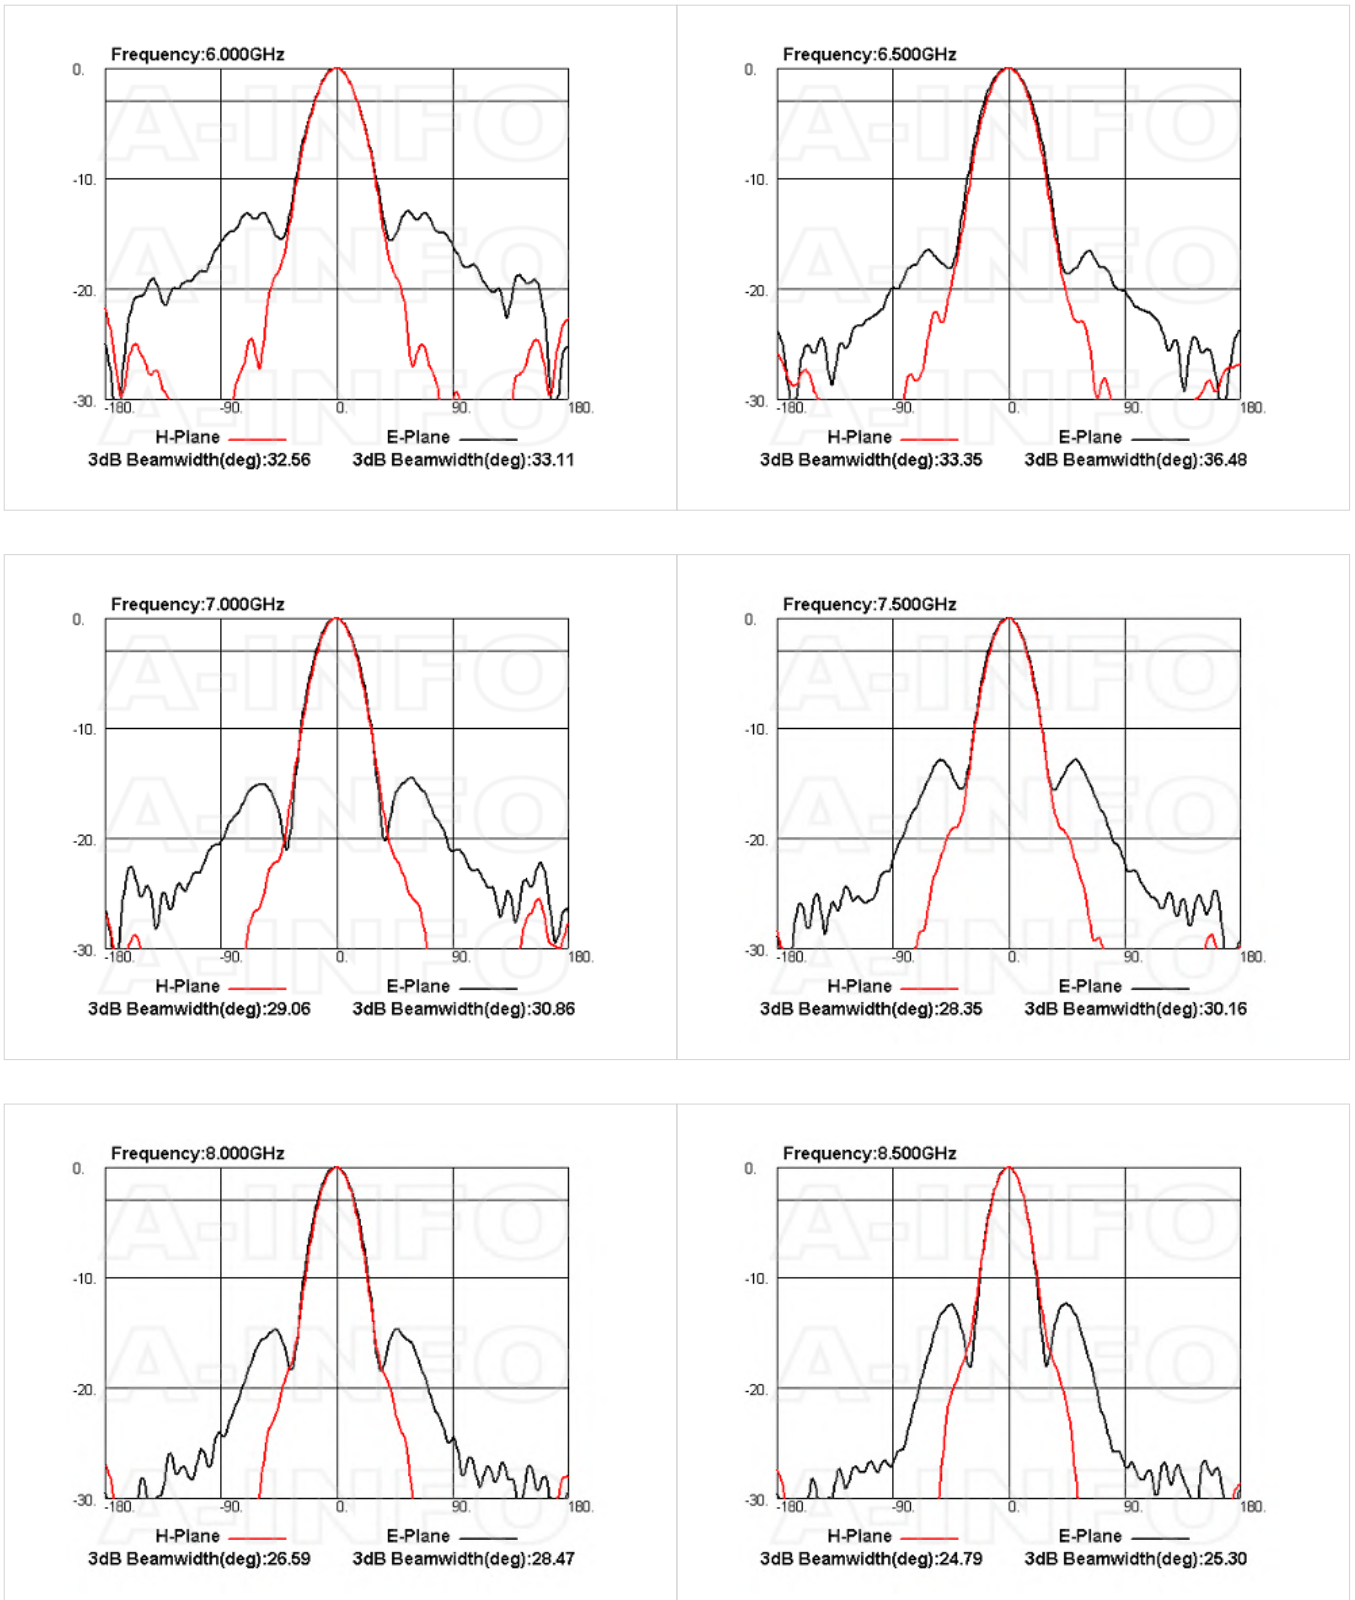

Cross Polarization Isolation

VSWR

Beamwidth

Pattern

Related Products

LB-112-10-C-MB Round Type Mounting Bracket

LB-112-10-C-MBL L type mounting bracket

Tripod_15Kg Al Alloy Tripod