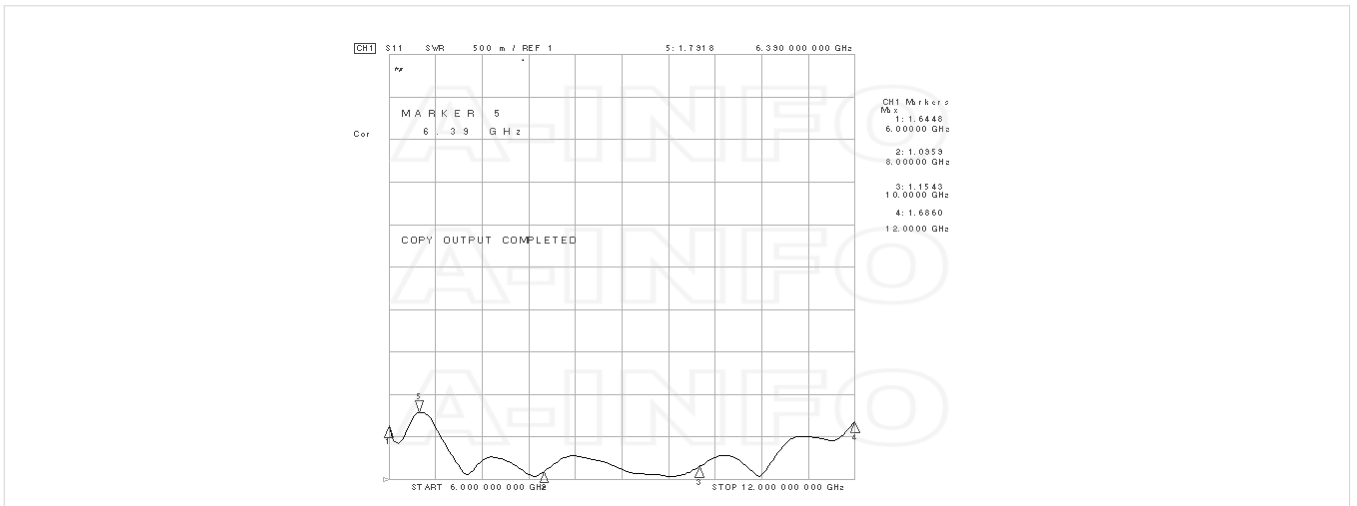

Cross Polarization Isolation

VSWR

Beamwidth