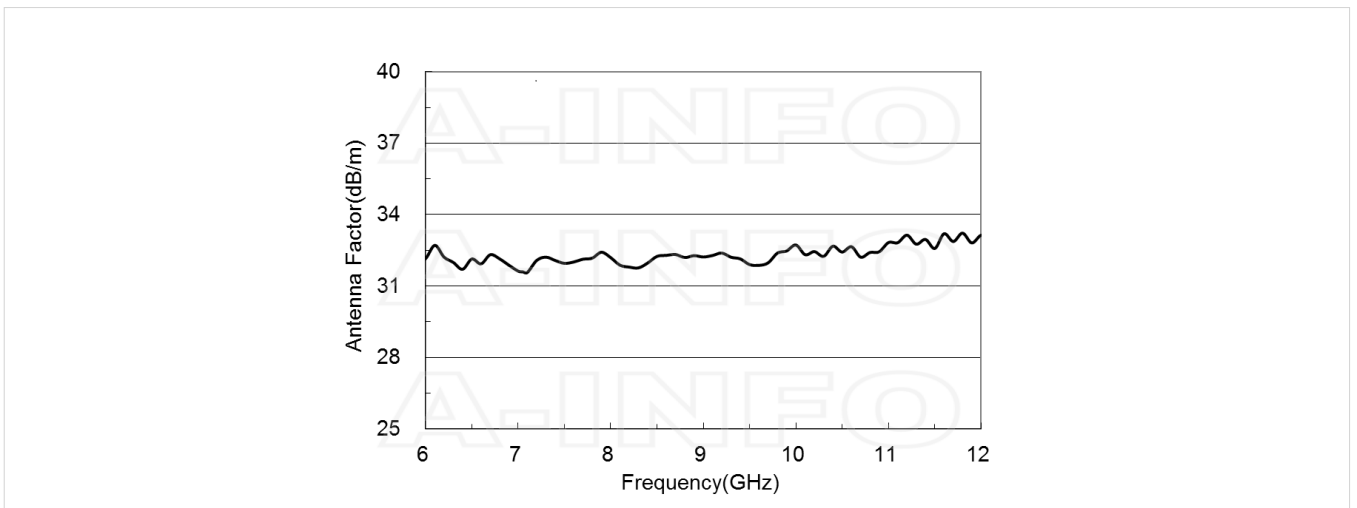

7mm Output with L Type Mounting Bracket & Radome (Option, P/N: LB-112-10-C-MBL & LB-OH-112-15-C-7SPO, Outdoor Application)

Typical Test Results

Gain

Antenna Factor

Antenna Factor (Table)

Frequency(GHz)	Gain(dBi)	AF(dB/m)
6.0	13.62	32.15
6.5	14.33	32.14
7.0	15.48	31.63
7.5	15.76	31.96
8.0	16.08	32.19
8.5	16.55	32.25
9.0	17.07	32.22
9.5	17.86	31.90
10.0	17.48	32.73
10.5	18.21	32.43
11.0	18.21	32.83
11.5	18.84	32.58
12.0	18.66	33.14