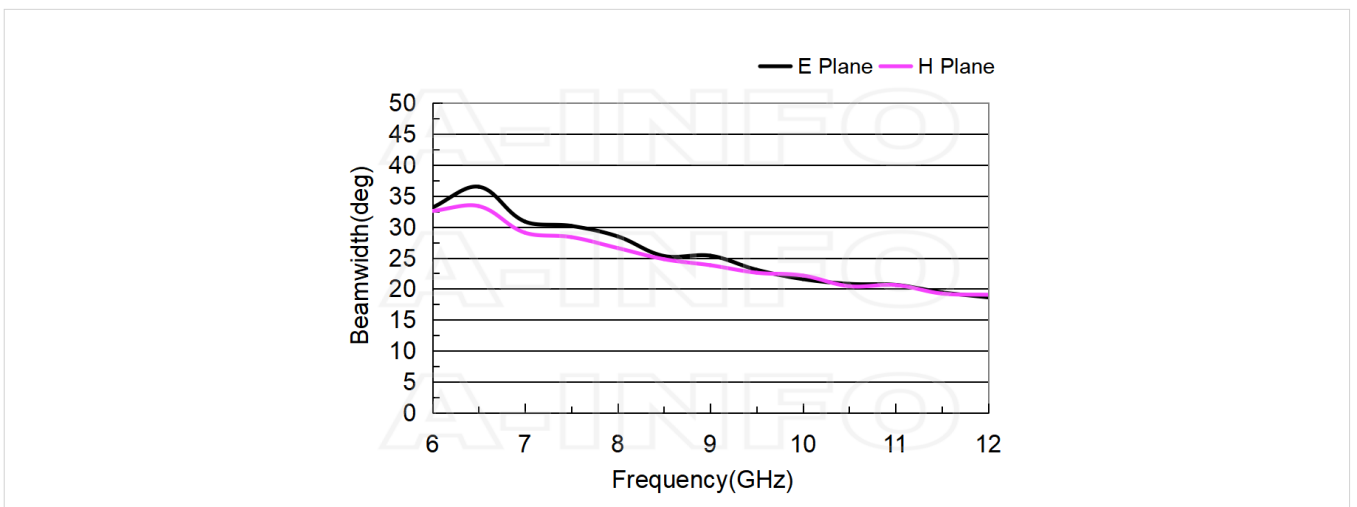

Cross Polarization Isolation

VSWR

Beamwidth