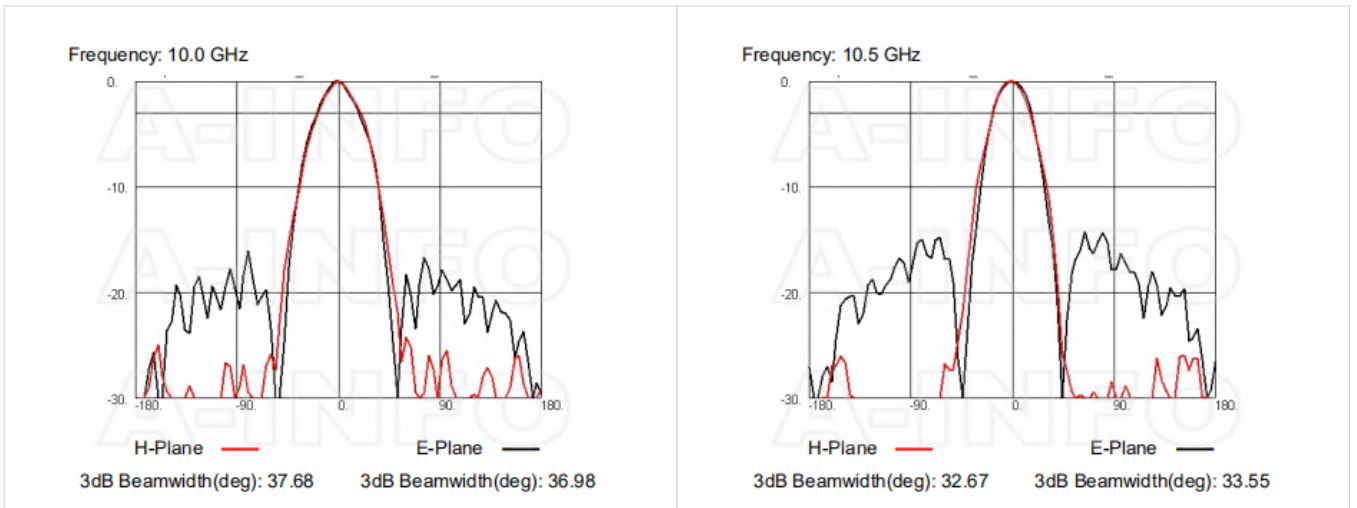

Cross Polarization Isolation

VSWR

Beamwidth

Pattern

Frequency: 6.0 GHz

Frequency: 6.5 GHz

Related Products

LB-112-10-C-MB Round Type Mounting Bracket