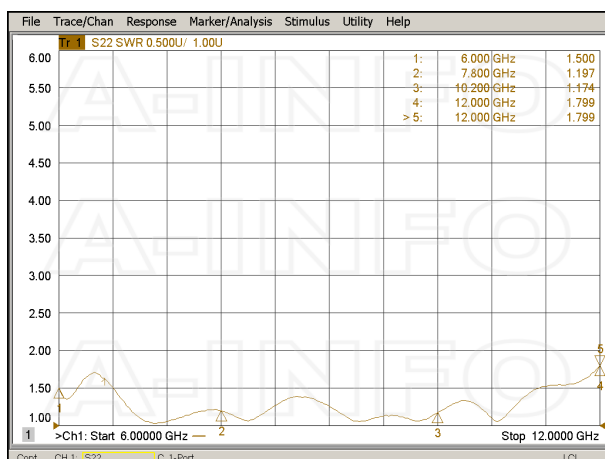

3.5mm-Female Output with L Type Mounting Bracket & Radome (Option, P/N: LB-112-10-C-MBL & LB-OH-112-10-C-3.5FSPO, Outdoor Application)

Typical Test Results

Gain

Antenna Factor

Antenna Factor (Table)

Frequency(GHz)	Gain(dBi)	AF(dB/m)
6.0	8.35	37.42
6.5	9.82	36.65
7.0	10.28	36.84
7.5	10.60	37.11
8.0	11.05	37.22
8.5	11.86	36.94
9.0	12.43	36.87
9.5	12.60	37.16
10.0	13.17	37.04
10.5	14.04	36.59
11.0	13.53	37.50
11.5	13.79	37.63
12.0	14.79	37.00

Cross Polarization Isolation

VSWR

Beamwidth

Pattern

Frequency: 6.0 GHz

Frequency: 6.5 GHz

Related Products

LB-112-10-C-MB Round Type Mounting Bracket