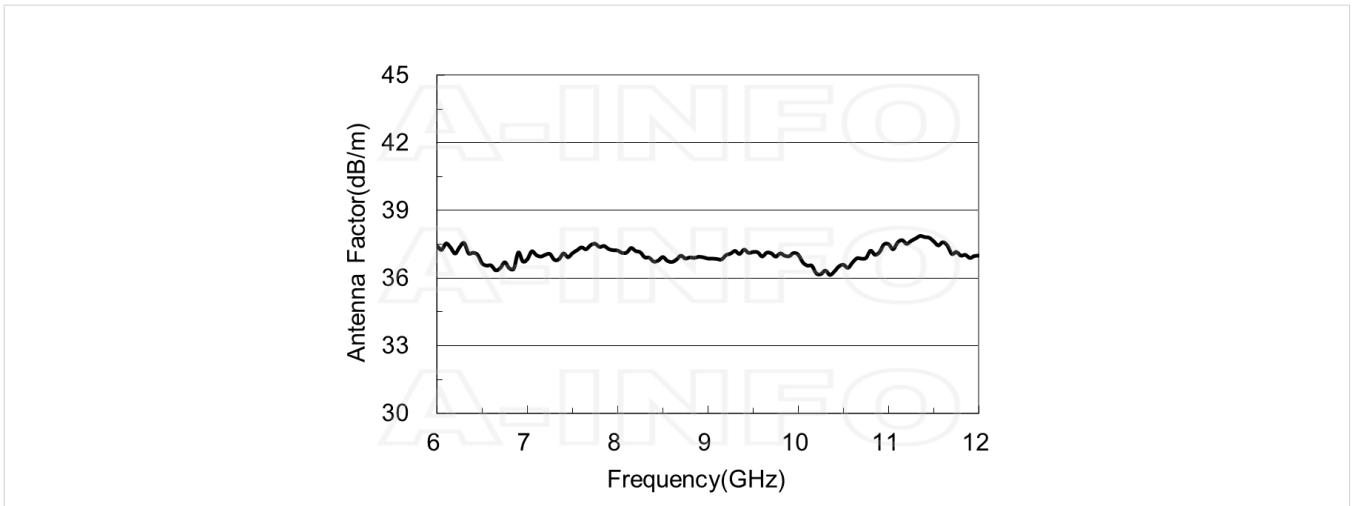

Antenna Factor