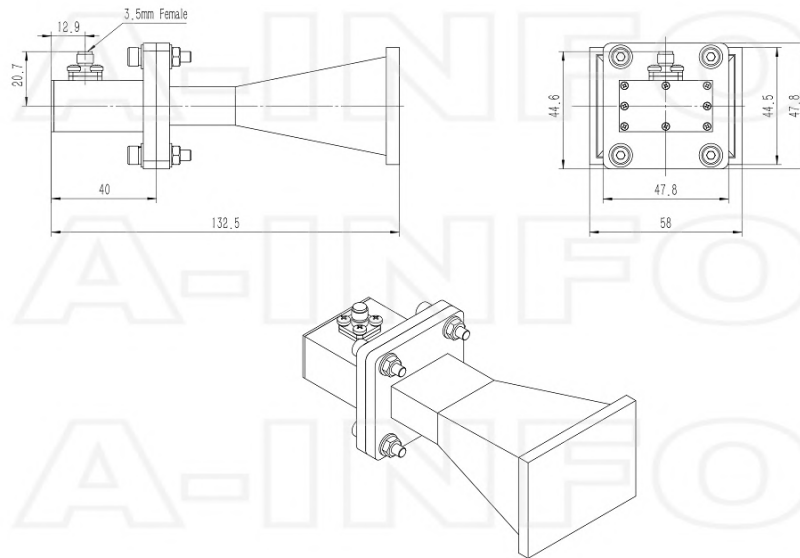

Additional Information

Application	Outdoor, Waterproof and Dustproof, Fixed	Solution for	Gain Reference Antenna Measurement Far-field Measurement System Intergration

Outline Drawing

3.5mm-Female Output with Radome (Option, P/N: LB-OH-112-10-C-3.5FSPO, Outdoor Application)