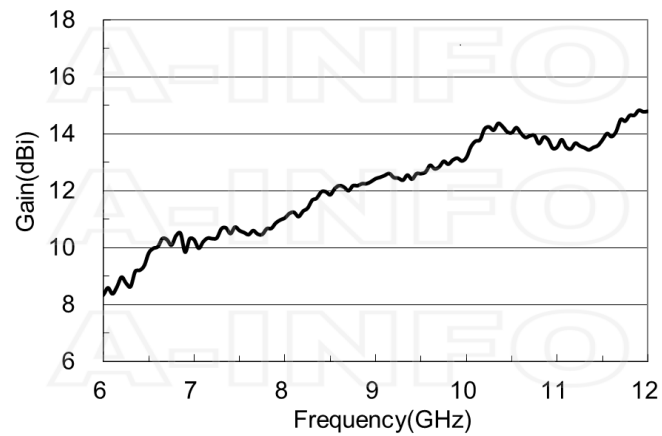

3.5mm-Female Output with L Type Mounting Bracket & Radome (Option, P/N: LB-112-10-C-MBL & LB-OH-112-10-C-3.5FSPO, Outdoor Application)

Typical Test Results

Gain