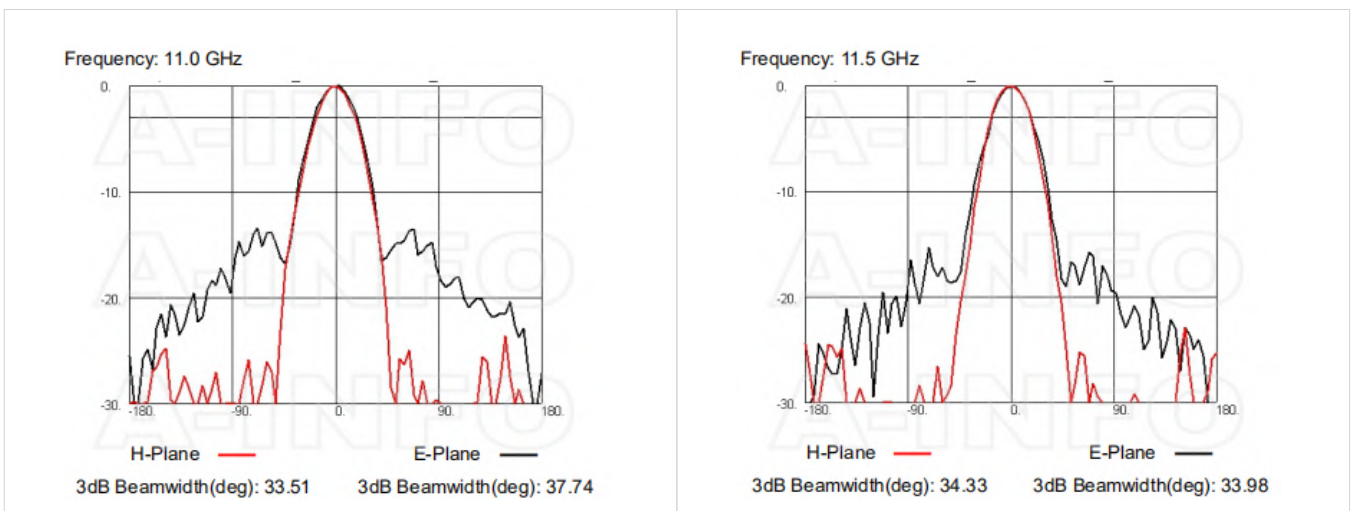

Cross Polarization Isolation

VSWR

Beamwidth

Pattern

Frequency: 6.0 GHz

Frequency: 6.5 GHz

Related Products

LB-112-10-C-MB Round Type Mounting Bracket