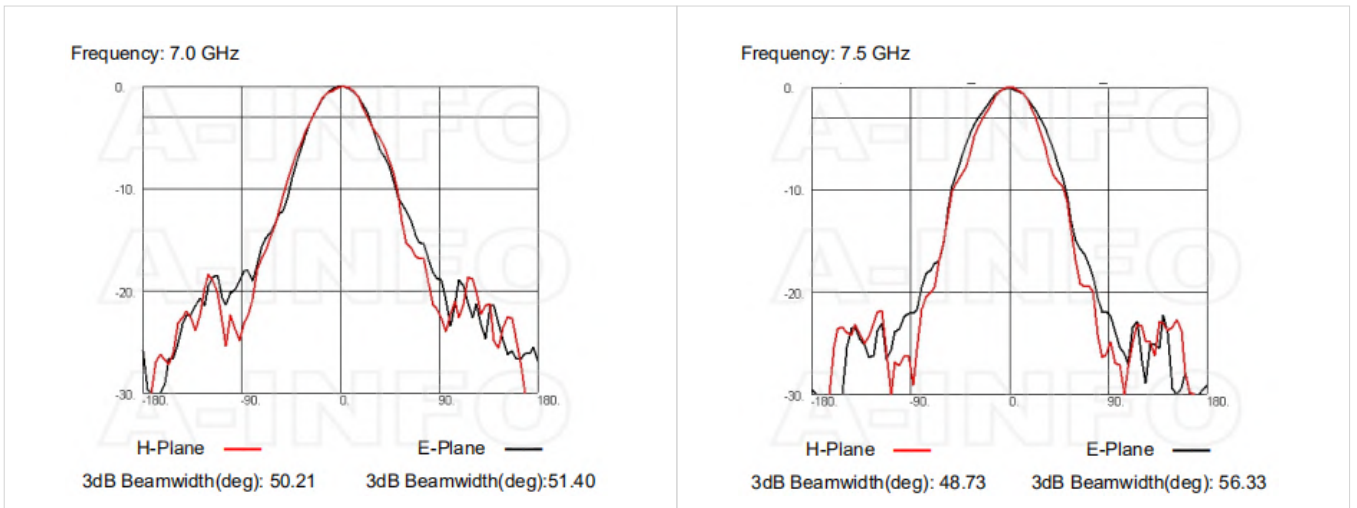

Cross Polarization Isolation

VSWR

Beamwidth

Pattern

Frequency: 6.0 GHz

Frequency: 6.5 GHz

Related Products

LB-112-10-C-MB Round Type Mounting Bracket