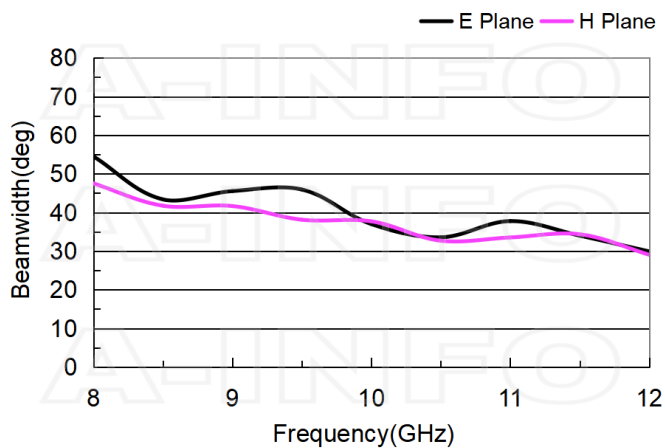

3.5mm-Female Output with L Type Mounting Bracket & Radome (Option, P/N: LB-112-10-C-MBL & LB-OH-112-10-C-3.5FSPO, Outdoor Application)

Typical Test Results

Gain

Antenna Factor

Antenna Factor (Table)

Frequency(GHz)	Gain(dBi)	AF(dB/m)
6.0	8.35	37.42
6.5	9.82	36.65
7.0	10.28	36.84
7.5	10.60	37.11
8.0	11.05	37.22
8.5	11.86	36.94
9.0	12.43	36.87
9.5	12.60	37.16
10.0	13.17	37.04
10.5	14.04	36.59
11.0	13.53	37.50
11.5	13.79	37.63
12.0	14.79	37.00

Cross Polarization Isolation

VSWR

Beamwidth

Pattern

Frequency: 6.0 GHz

Frequency: 6.5 GHz

Related Products

LB-112-10-C-MB Round Type Mounting Bracket