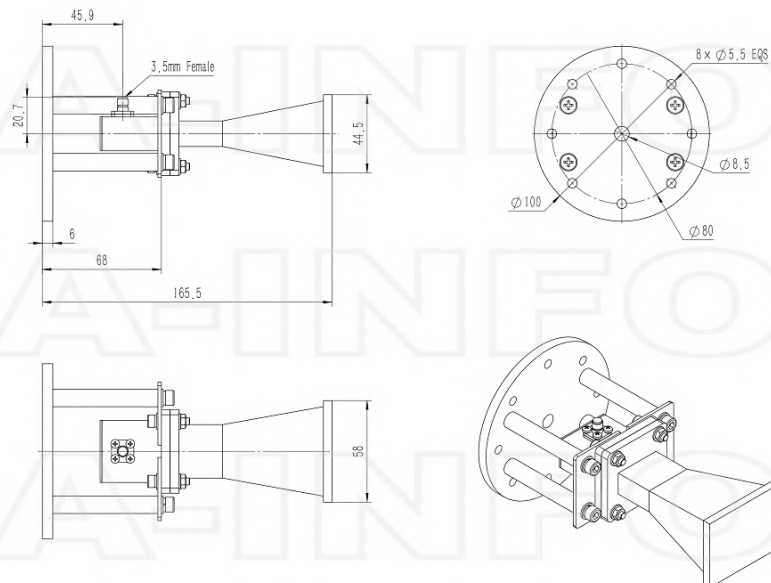

Technical Specification

Electrical Specification		Interface	
Frequency, Min (GHz)	6	Output Type	Coaxial
Frequency, Max (GHz)	12	Connector	3.5mm
Gain, Typ (dBi)	10	Connector Gender	Female
Polarization	Linear	Mechanical Specification	
3dB Beamwidth, E-Plane, Min (Deg.)	29	Body Material	Al
3dB Beamwidth, E-Plane, Max (Deg.)	76	Finish	Chemical Conversion Coating, Gray Paint
3dB Beamwidth, H-Plane, Min (Deg.)	29	Size, W (mm)	58
3dB Beamwidth, H-Plane, Max (Deg.)	61	Size, H (mm)	47.8
Cross Pol. Isolation, Typ (dB)	35	Size, L (mm)	132.5
VSWR, Typ	1.5:1	Weight, (kg)	0.45
Impedance, (Ohm)	50		
Power Handling, CW, (W)	50		
Power Handling, Peak, (W)	100		

Outline Drawing

3.5mm-Female Output with Radome (Option, P/N: LB-OH-112-10-C-3.5FSPO, Outdoor Application)

3.5mm-Female Output with Round Mounting Bracket & Radome (Option, P/N: LB-112-10-C-MB & LB-OH-112-10-C-3.5FSPO, Outdoor Application)