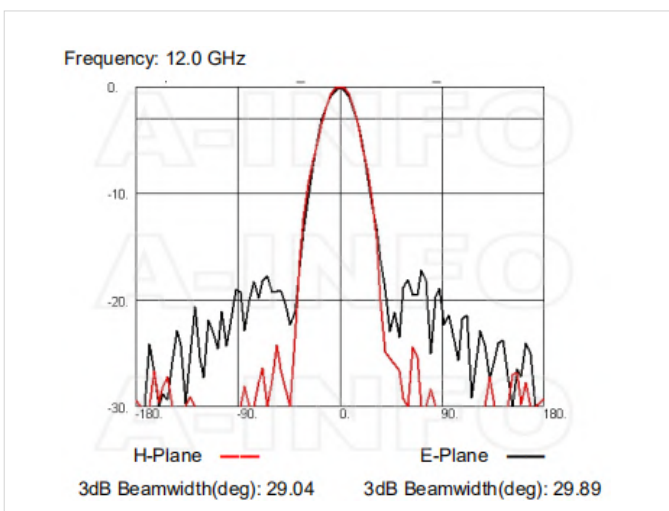

Cross Polarization Isolation

VSWR

Beamwidth

Pattern

Frequency: 6.0 GHz

Frequency: 6.5 GHz

Related Products

LB-112-10-C-MB Round Type Mounting Bracket