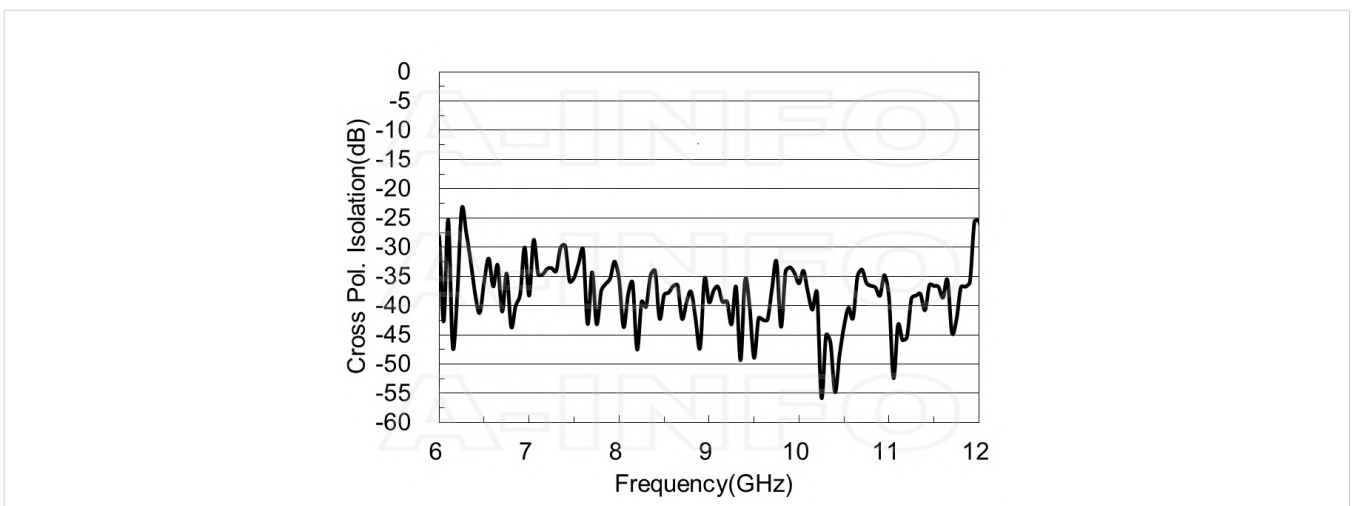

Cross Polarization Isolation

VSWR

Beamwidth

Pattern

Frequency: 6.0 GHz

Frequency: 6.5 GHz

Related Products

LB-112-10-C-MB Round Type Mounting Bracket