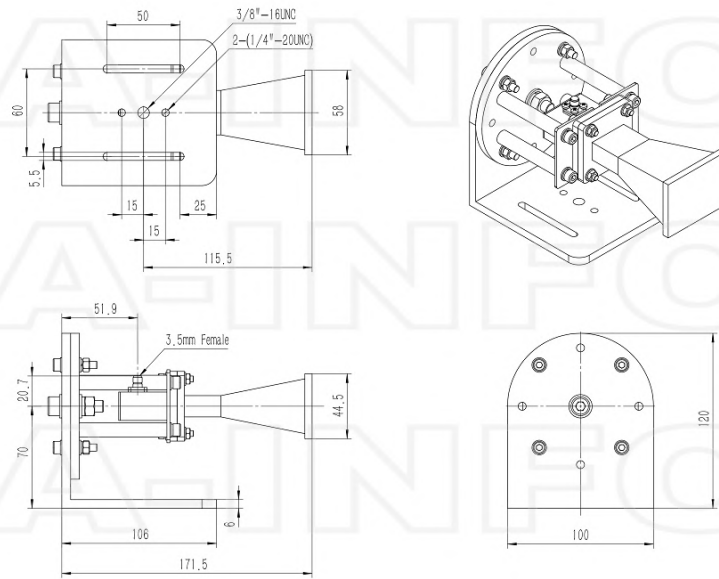

3.5mm-Female Output with L Type Mounting Bracket & Radome (Option, P/N: LB-112-10-C-MBL & LB-OH-112-10-C-3.5FSPO, Outdoor Application)

Typical Test Results

Gain