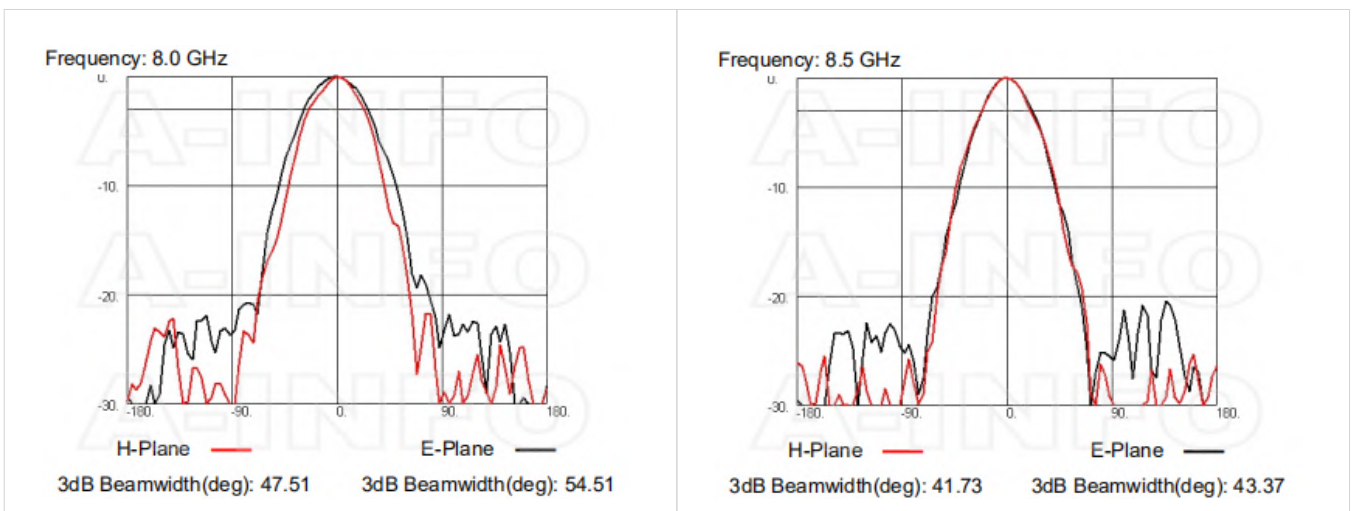

Cross Polarization Isolation

VSWR

Beamwidth

Pattern

Frequency: 6.0 GHz

Frequency: 6.5 GHz

Related Products

LB-112-10-C-MB Round Type Mounting Bracket