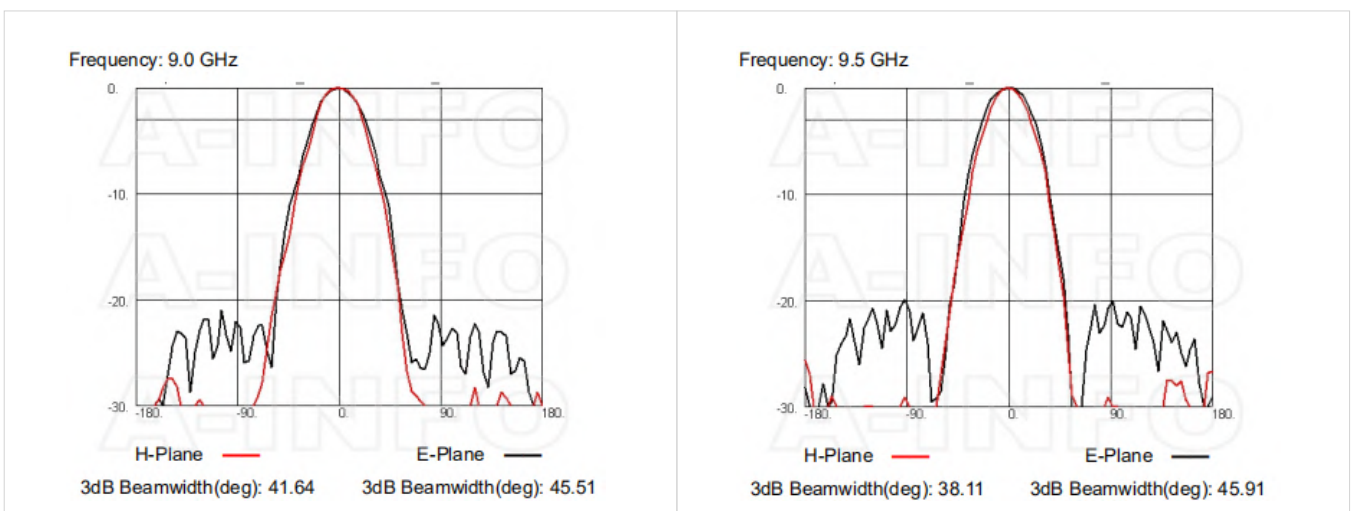

Cross Polarization Isolation

VSWR

Beamwidth

Pattern

Frequency: 6.0 GHz

Frequency: 6.5 GHz

Related Products

LB-112-10-C-MB Round Type Mounting Bracket