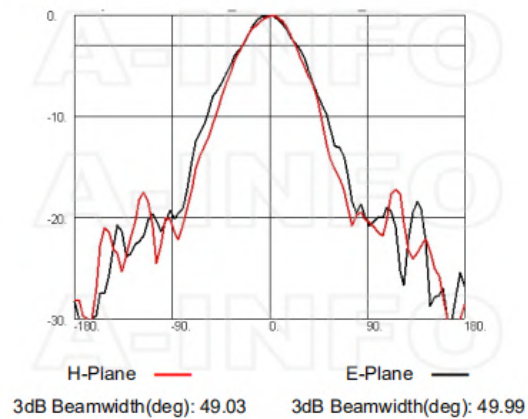

Description

Octave horn antenna LB-OH-112-10-C-3.5FSPO, operating from 6 to 12GHz with a nominal 10dB gain and low VSWR 1.5:1 with 3.5mm Female output connector. The model LB-OH-112-10-C-3.5FSPO has uniform gain through its frequency span, providing efficient performance characteristics and directionality. It can handle 50W continuously and 100W peak power. Constructed of lightweight corrosion-resistant aluminum, the horn comes with a specially designed weatherproof radome which provides excellent protection against the rain and dust but has very little loss across the full operating frequency band. This octave horn antenna is linearly polarized and ideally suited for EMI testing, direction finding, surveillance, antenna gain and pattern measurements and other applications.

Cross Polarization Isolation

VSWR

Beamwidth

Pattern

Frequency: 6.0 GHz

Frequency: 6.5 GHz

Related Products

LB-112-10-C-MB Round Type Mounting Bracket