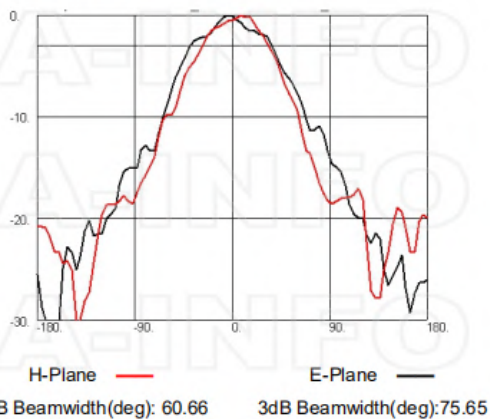

Description

Octave horn antenna LB-OH-112-10-C-3.5FSPO, operating from 6 to 12GHz with a nominal 10dB gain and low VSWR 1.5:1 with 3.5mm Female output connector. The model LB-OH-112-10-C-3.5FSPO has uniform gain through its frequency span, providing efficient performance characteristics and directionality. It can handle 50W continuously and 100W peak power. Constructed of lightweight corrosion-resistant aluminum, the horn comes with a specially designed weatherproof radome which provides excellent protection against the rain and dust but has very little loss across the full operating frequency band. This octave horn antenna is linearly polarized and ideally suited for EMI testing, direction finding, surveillance, antenna gain and pattern measurements and other applications.

3.5mm-Female Output with L Type Mounting Bracket & Radome (Option, P/N: LB-112-10-C-MBL & LB-OH-112-10-C-3.5FSPO, Outdoor Application)

Typical Test Results

Gain

Antenna Factor

Antenna Factor (Table)

Frequency(GHz)	Gain(dBi)	AF(dB/m)
6.0	8.35	37.42
6.5	9.82	36.65
7.0	10.28	36.84
7.5	10.60	37.11
8.0	11.05	37.22
8.5	11.86	36.94
9.0	12.43	36.87
9.5	12.60	37.16
10.0	13.17	37.04
10.5	14.04	36.59
11.0	13.53	37.50
11.5	13.79	37.63
12.0	14.79	37.00

Cross Polarization Isolation

VSWR

Beamwidth

Pattern

Frequency: 6.0 GHz

Frequency: 6.5 GHz

Related Products

LB-112-10-C-MB Round Type Mounting Bracket