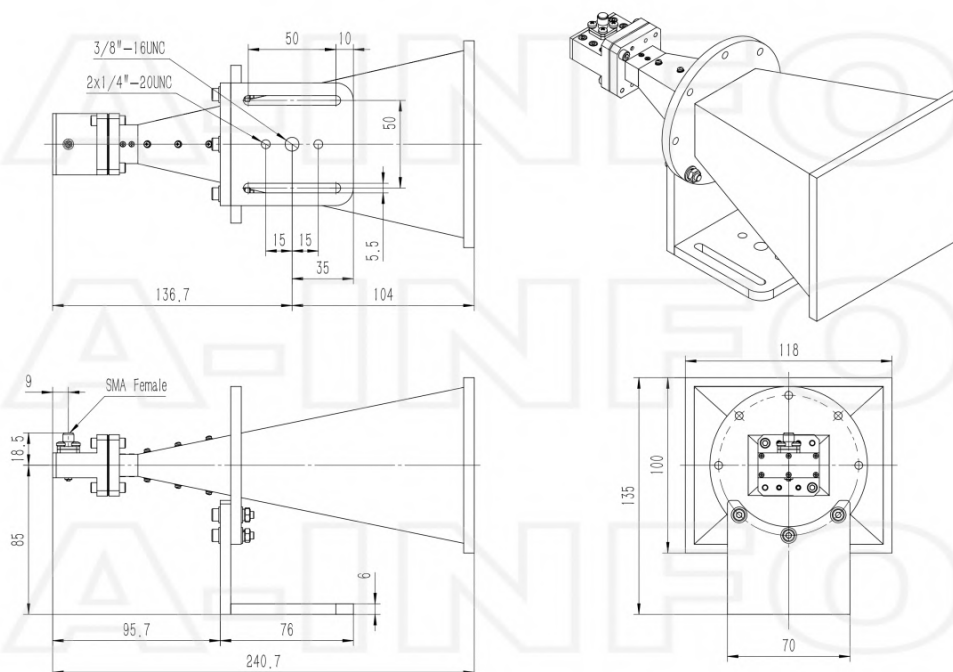

SMA-Female Output with L Type Mounting Bracket & Radome (Option, P/N: LB-65180-20-C-L & LB-75180-20-C-SFSP0, Outdoor Application)