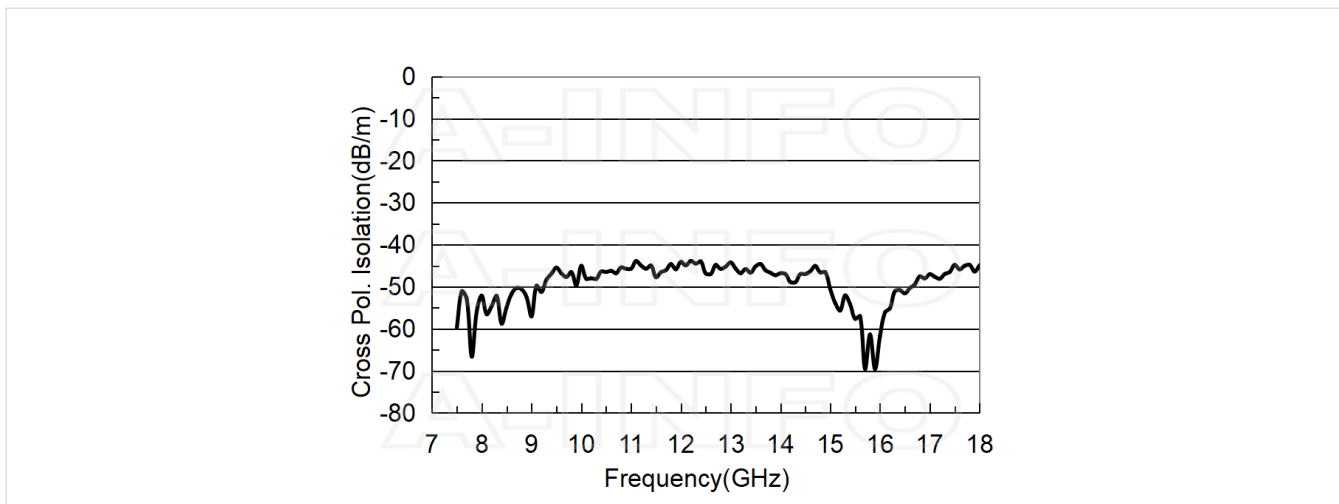

Cross Polarization Isolation