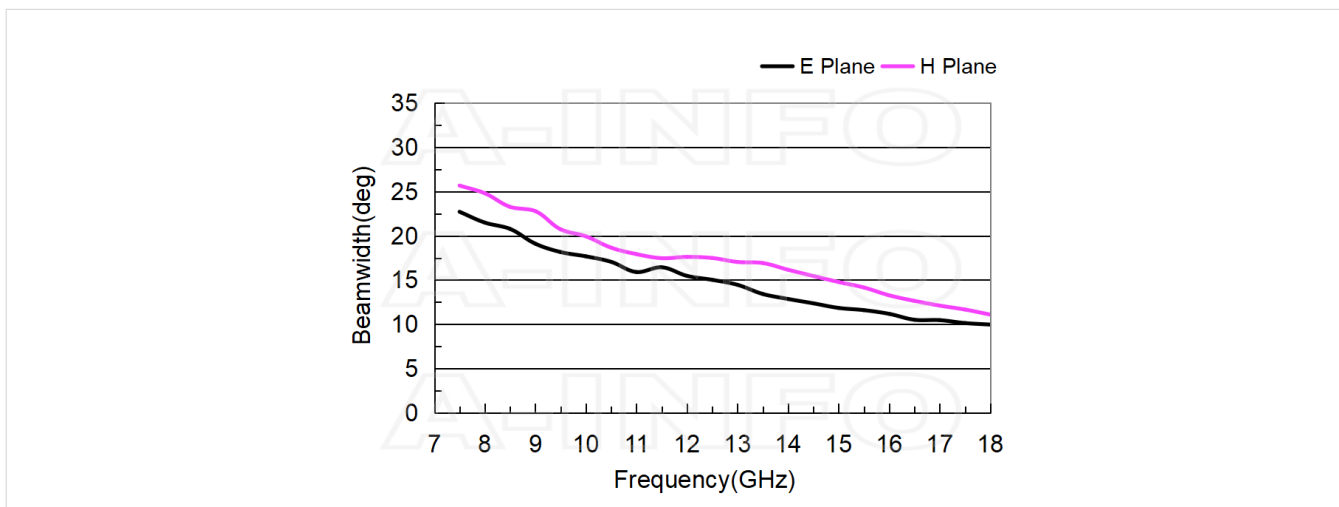

Cross Polarization Isolation

VSWR

Beamwidth