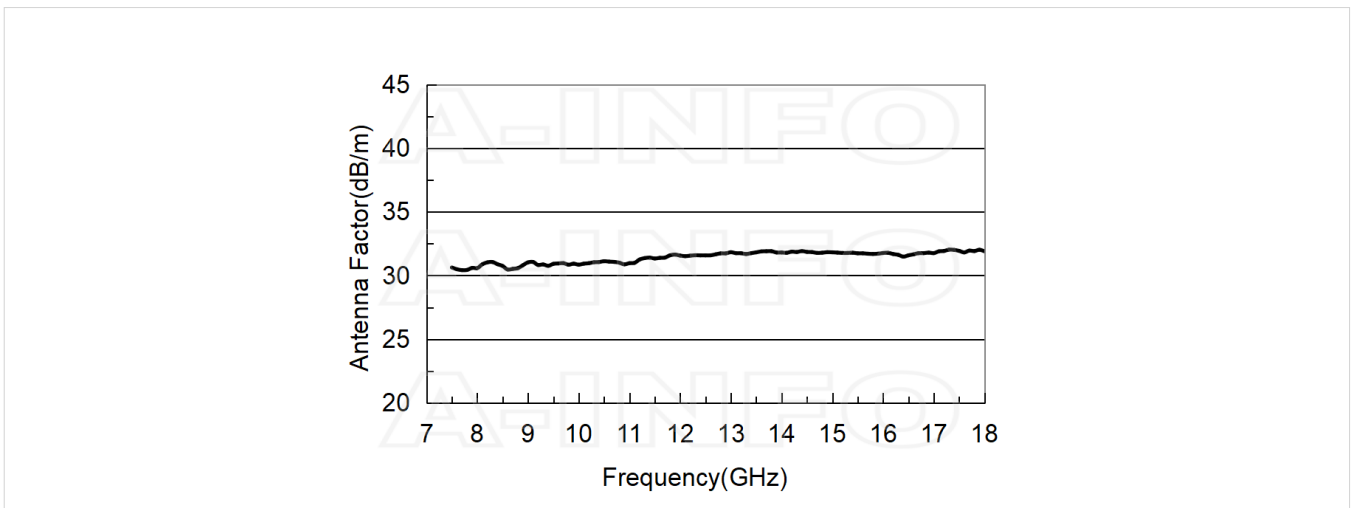

SMA-Female Output with L Type Mounting Bracket & Radome (Option, P/N: LB-65180-20-C-L & LB-75180-20-C-SFSP0, Outdoor Application)

Typical Test Results

Gain

Antenna Factor

Antenna Factor (Table)

Frequency(GHz)	Gain(dBi)	Antenna Factor(dB/m)
7.5	17.08	30.63
8.0	17.69	30.58
9.0	18.26	31.03
10.0	19.35	30.86
11.0	20.07	30.97
12.0	20.23	31.57
13.0	20.66	31.83
14.0	21.32	31.81
15.0	21.91	31.82
16.0	22.52	31.77
17.0	23.06	31.76
18.0	23.41	31.90