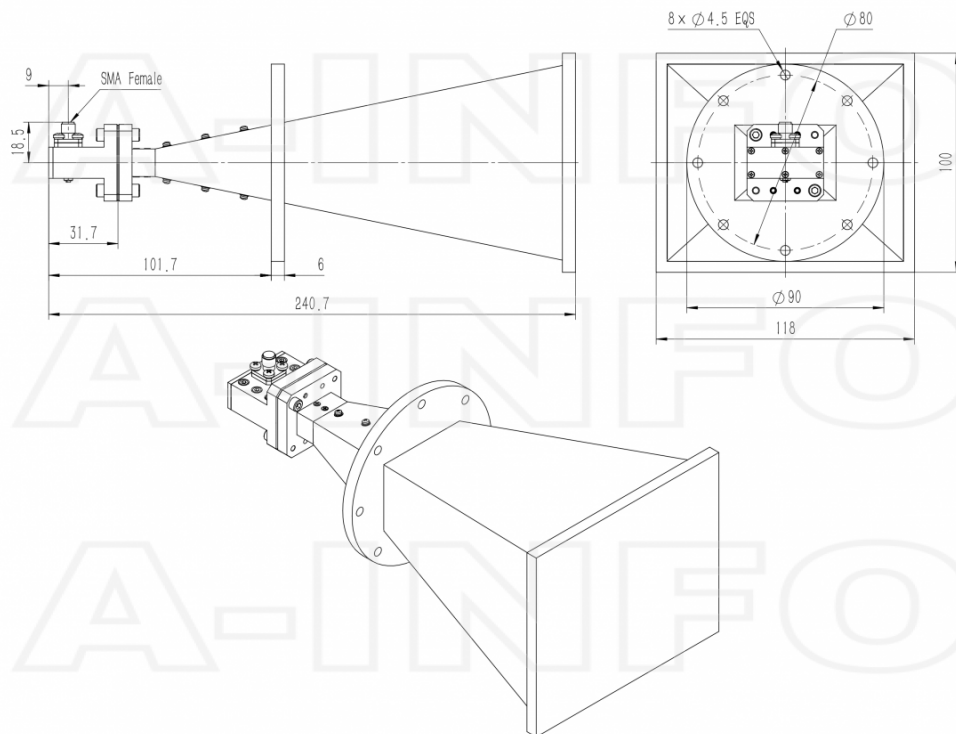

Technical Specification

Electrical Specification		Interface	
Frequency, Min (GHz)	7.5	Output Type	Coaxial
Frequency, Max (GHz)	18	Connector	SMA
Waveguide Type	Double Ridge	Connector Gender	Female
Waveguide Size EIA WRD	WRD750	Mechanical Specification	
Gain, Typ (dBi)	20	Figure	C Type
Polarization	Linear	Body Material	Al
3dB Beamwidth, E-Plane, Min (Deg.)	8	Finish	Passivation and Chemical Conversion Coating, Gray Paint
3dB Beamwidth, E-Plane, Max (Deg.)	26	Size, W (mm)	118
3dB Beamwidth, H-Plane, Min (Deg.)	9	Size, H (mm)	100
3dB Beamwidth, H-Plane, Max (Deg.)	29	Size, L (mm)	240.7
Cross Pol. Isolation, Typ (dB)	40	Weight, (kg)	0.6
VSWR, Typ	1.5:1		
Impedance, (Ohm)	50		
Power Handling, CW, (W)	50		
Power Handling, Peak, (W)	1000		

Additional Information

Application	Outdoor, Waterproof and Dustproof, Fixed	Solution for	Gain Reference Antenna Measurement Far-field Measurement System Intergration

Outline Drawing

SMA-Female Output with Radome (Option, P/N: LB-75180-20-C-SFSPO, Outdoor Application)