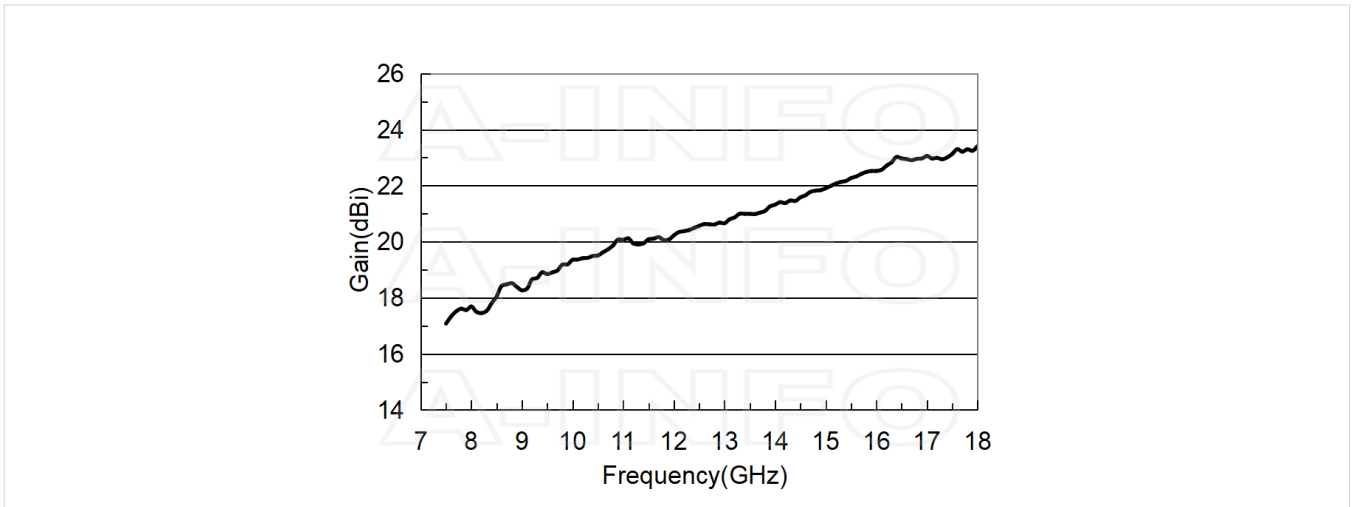

Typical Test Results

Gain