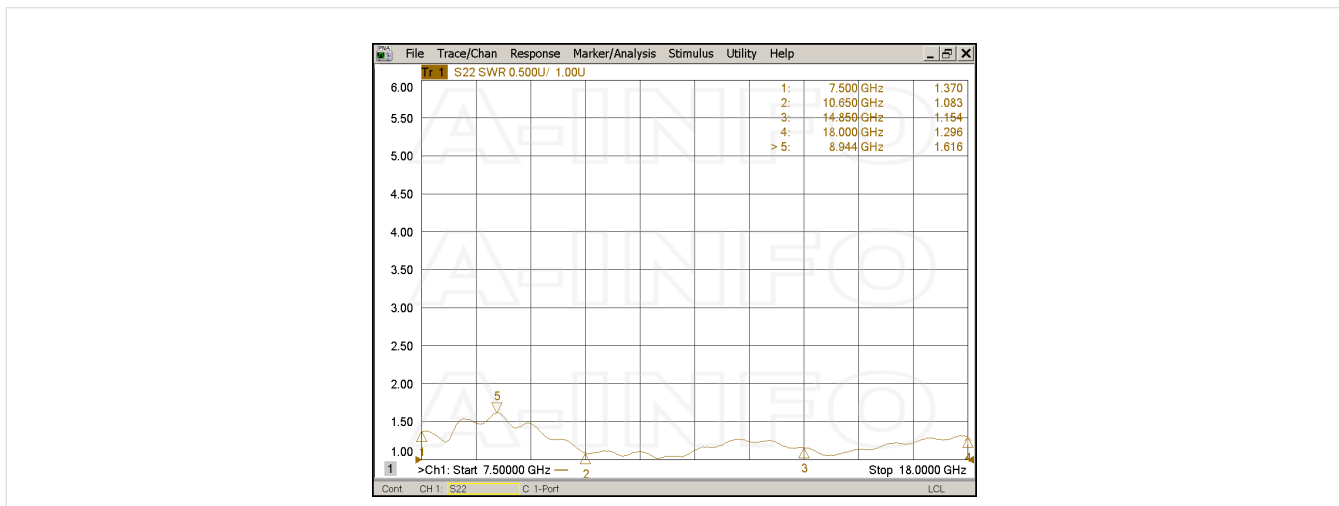

Cross Polarization Isolation

VSWR

Beamwidth