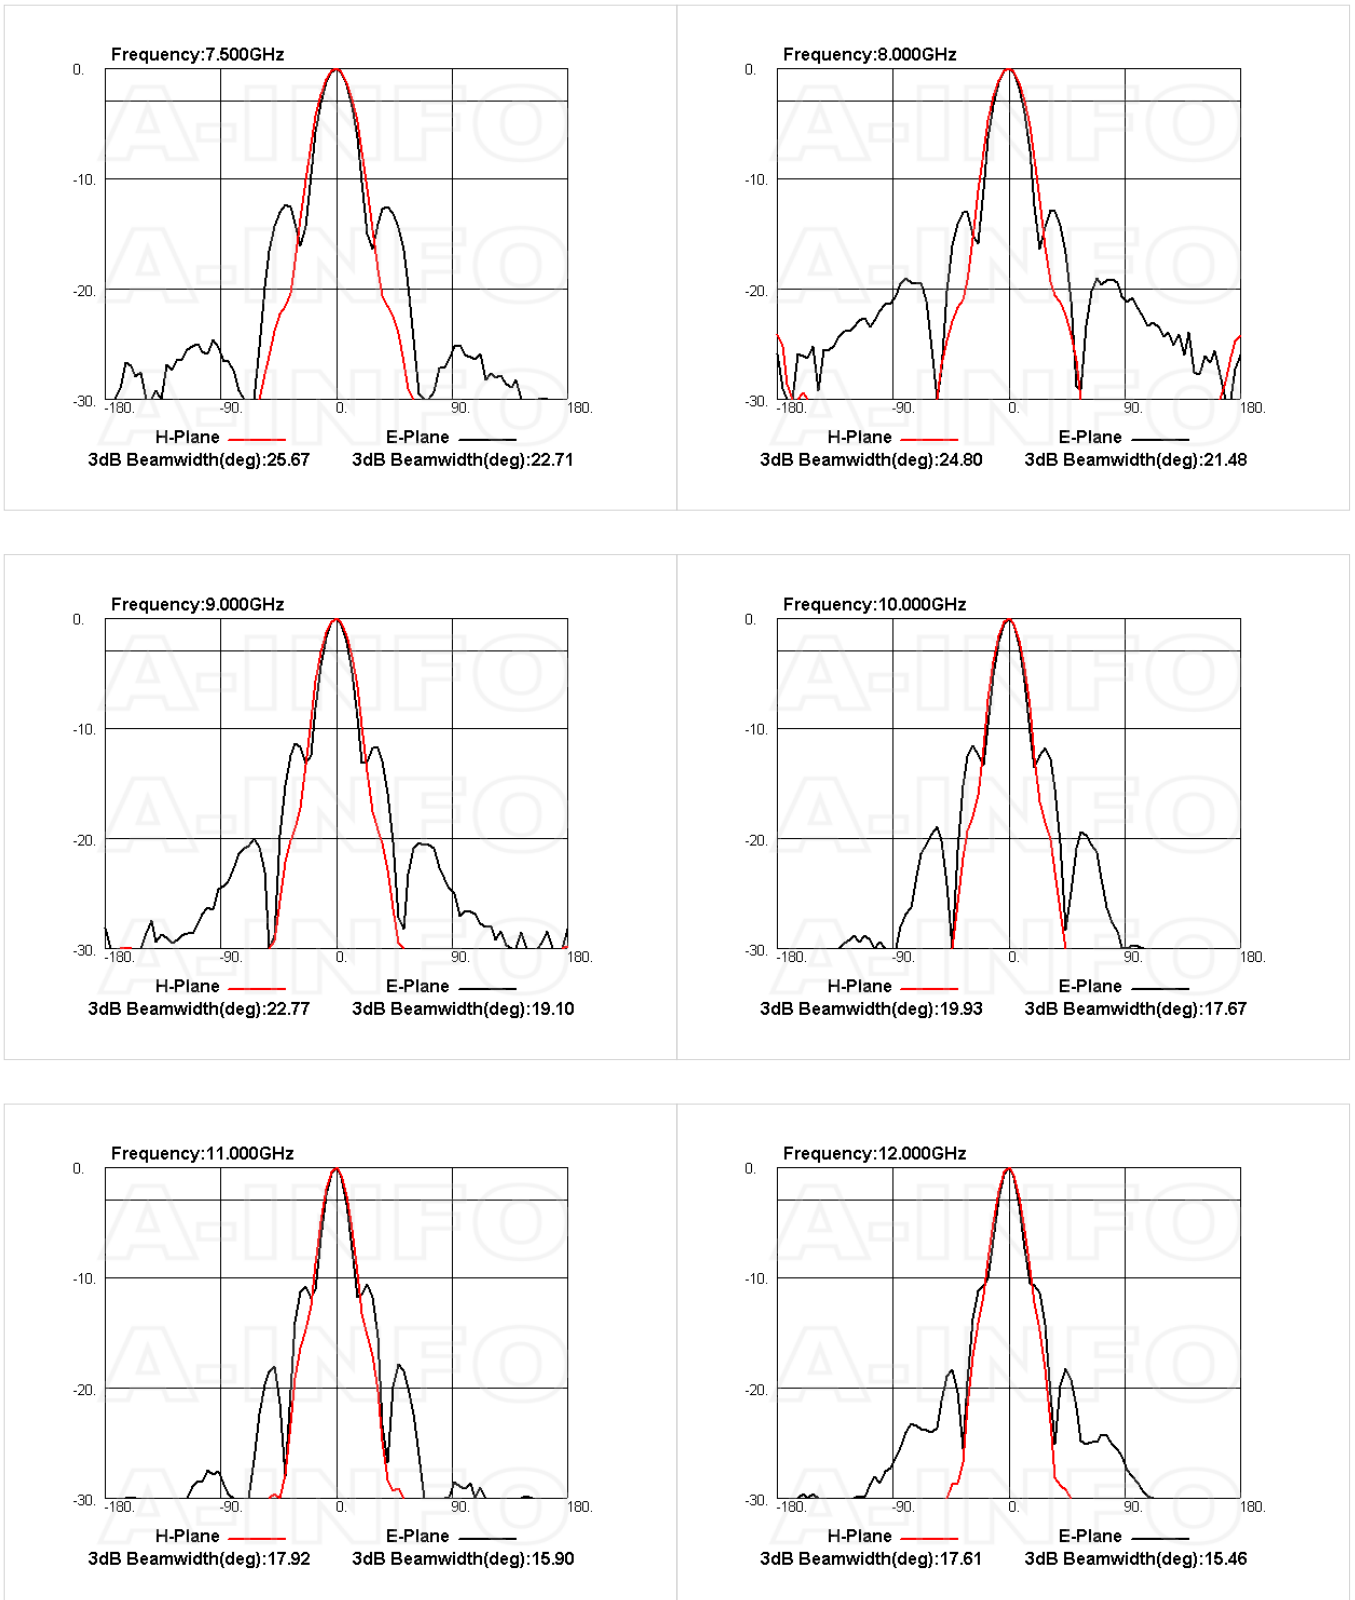

Cross Polarization Isolation

VSWR

Beamwidth

Pattern

Related Products

LB-65180-20-C-MB Round Type Mounting Bracket

LB-65180-20-C-L L type mounting bracket

LB-65180-20-C-MA Stinger Type Mounting Bracket