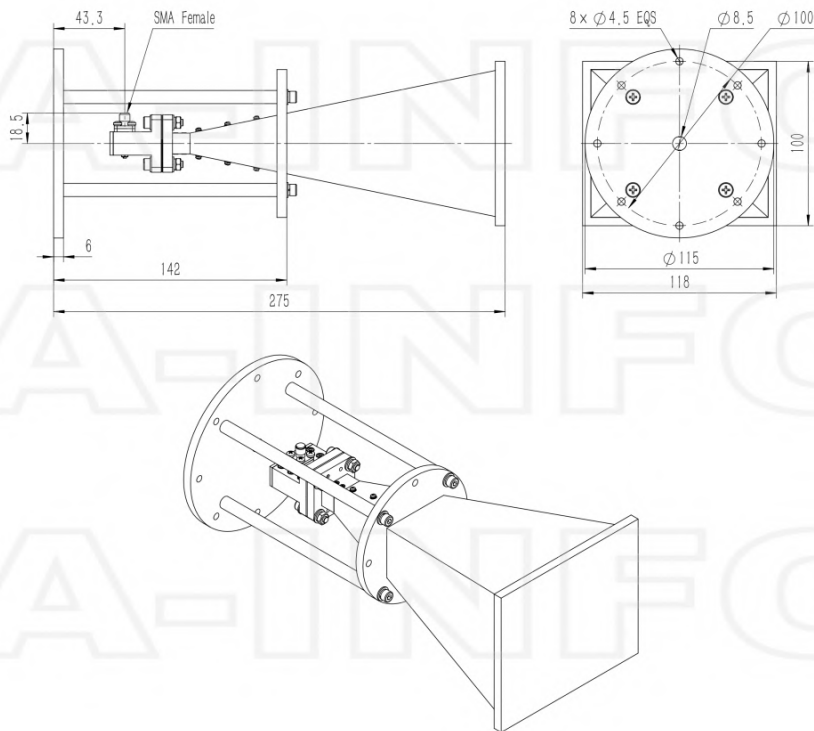

SMA-Female Output with Round Mounting Bracket & Radome (Option, P/N: LB-65180-20-C-MB & LB-75180-20-C-SFSP0, Outdoor Application)