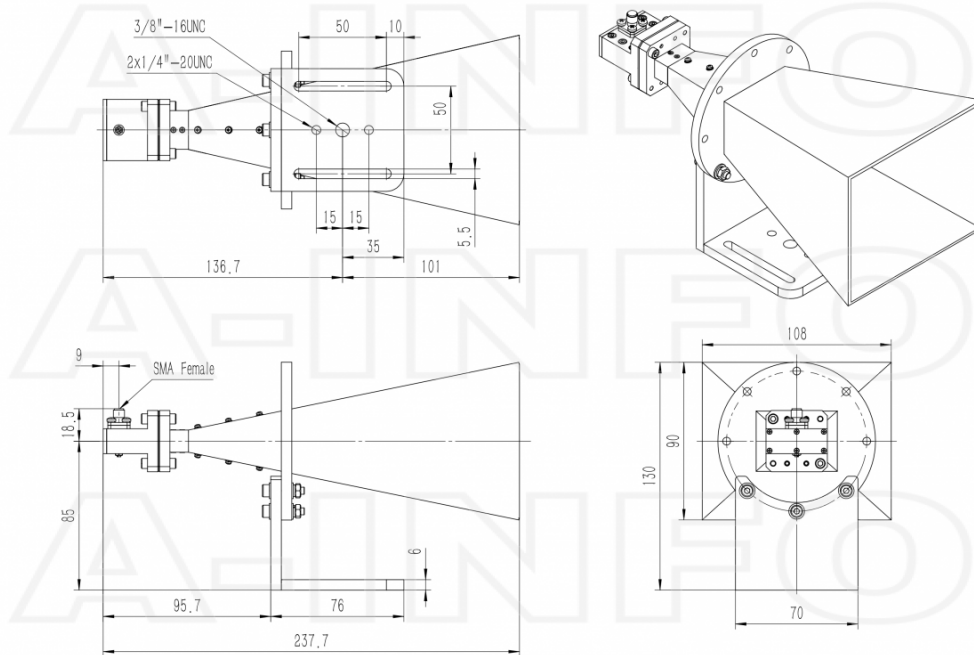

## Outline Drawing

SMA-Female Output (P/N: LB-75180-20-C-SF)

SMA-Female Output with Round Mounting Bracket (Option, P/N: LB-65180-20-C-MB)

SMA-Female Output with L Type Mounting Bracket (Option, P/N: LB-65180-20-C-L)