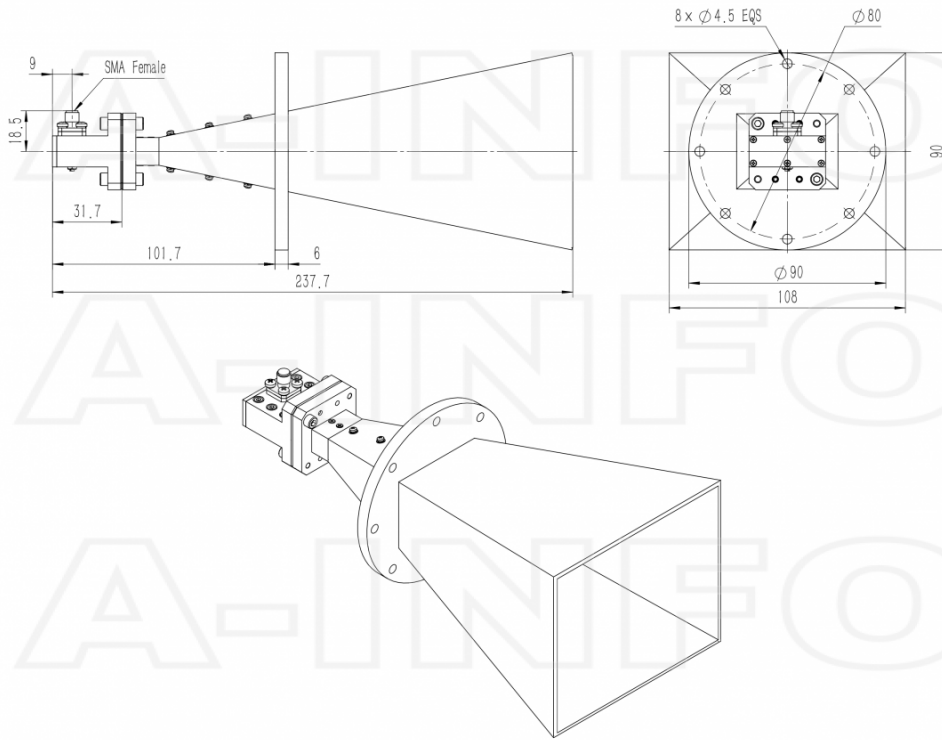

Outline Drawing

SMA-Female Output (P/N: LB-75180-20-C-SF)