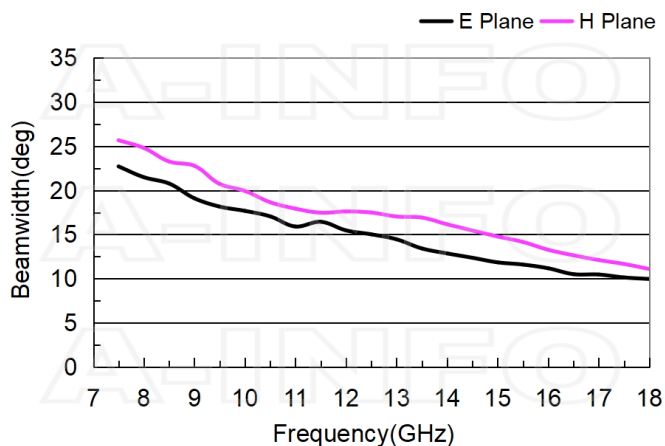

VSWR

Beamwidth

Pattern