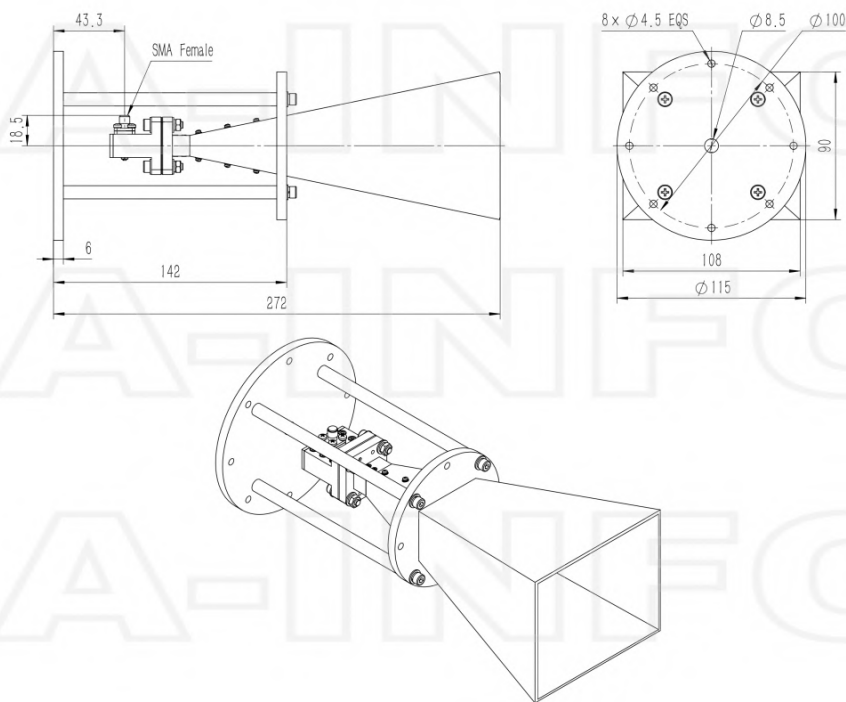

## Technical Specification

Electrical Specification		Interface	
Frequency, Min (GHz)	7.5	Output Type	Coaxial
Frequency, Max (GHz)	18	Connector	SMA
Waveguide Type	Double Ridge	Connector Gender	Female
Waveguide Size EIA WRD	WRD750	Mechanical Specification	
Gain, Typ (dBi)	20	Figure	C Type
Polarization	Linear	Body Material	Al
3dB Beamwidth, E-Plane, Min (Deg.)	8	Finish	Passivation and Chemical Conversion Coating, Gray Paint
3dB Beamwidth, E-Plane, Max (Deg.)	26	Size, W (mm)	108
3dB Beamwidth, H-Plane, Min (Deg.)	9	Size, H (mm)	90
3dB Beamwidth, H-Plane, Max (Deg.)	29	Size, L (mm)	237.7
Cross Pol. Isolation, Typ (dB)	40	Weight, (kg)	0.5
VSWR, Typ	1.5:1		
Impedance, (Ohm)	50		
Power Handling, CW, (W)	50		
Power Handling, Peak, (W)	1000		

## Outline Drawing

SMA-Female Output (P/N: LB-75180-20-C-SF)

SMA-Female Output with Round Mounting Bracket (Option, P/N: LB-65180-20-C-MB)

SMA-Female Output with L Type Mounting Bracket (Option, P/N: LB-65180-20-C-L)