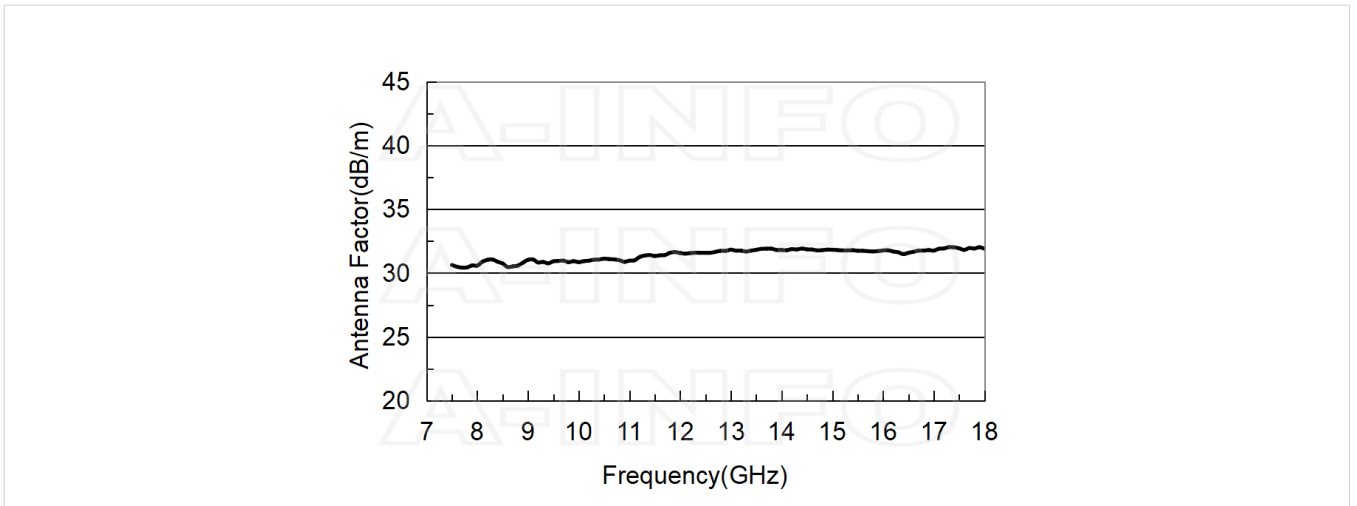

Antenna Factor