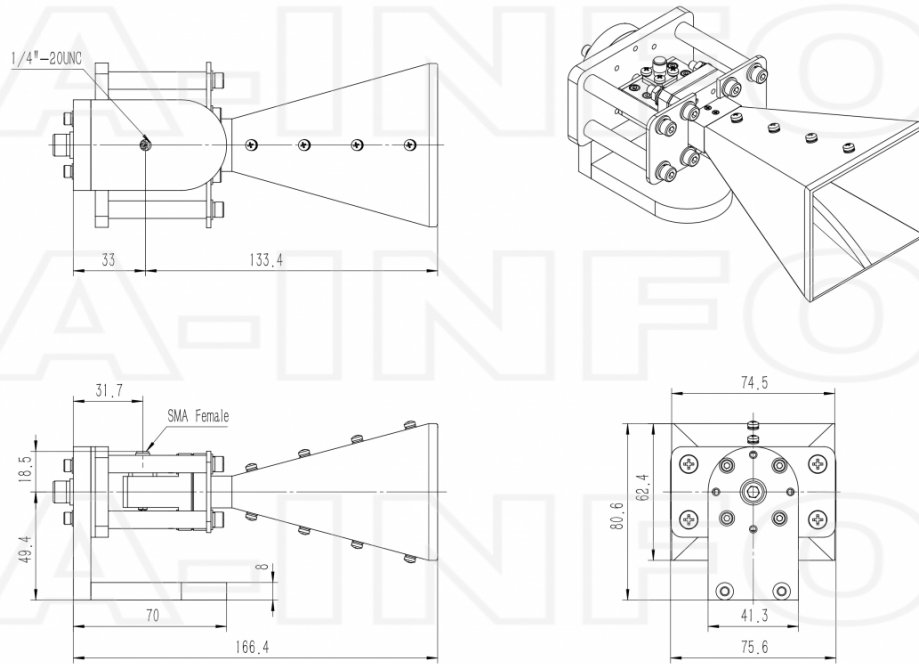

## Outline Drawing

SMA-Female Output (P/N: LB-75180-15-C-SF)

SMA-Female Output with Round Mounting Bracket (Option, P/N: LB-75180-10-C-MB)

SMA-Female Output with L Type Mounting Bracket (Option, P/N: LB-75180-10-C-MBL)