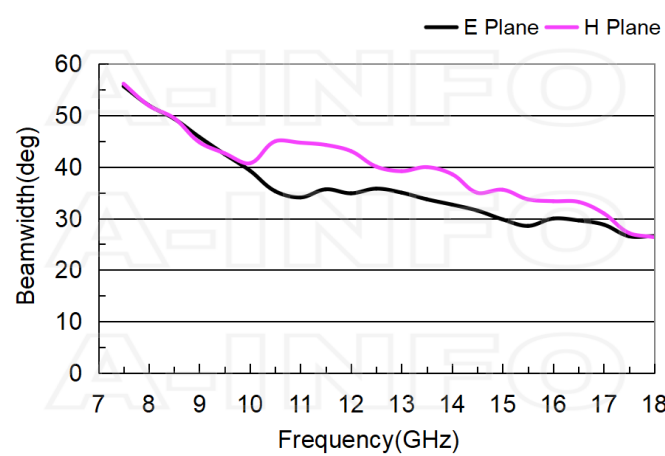

VSWR

Beamwidth

Pattern