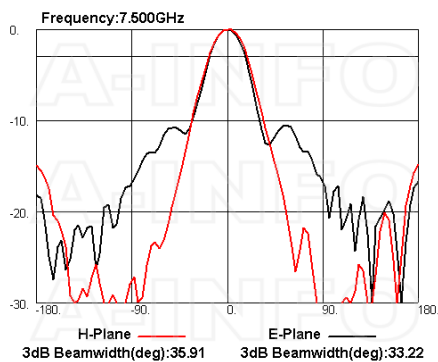

VSWR

Beamwidth

Pattern