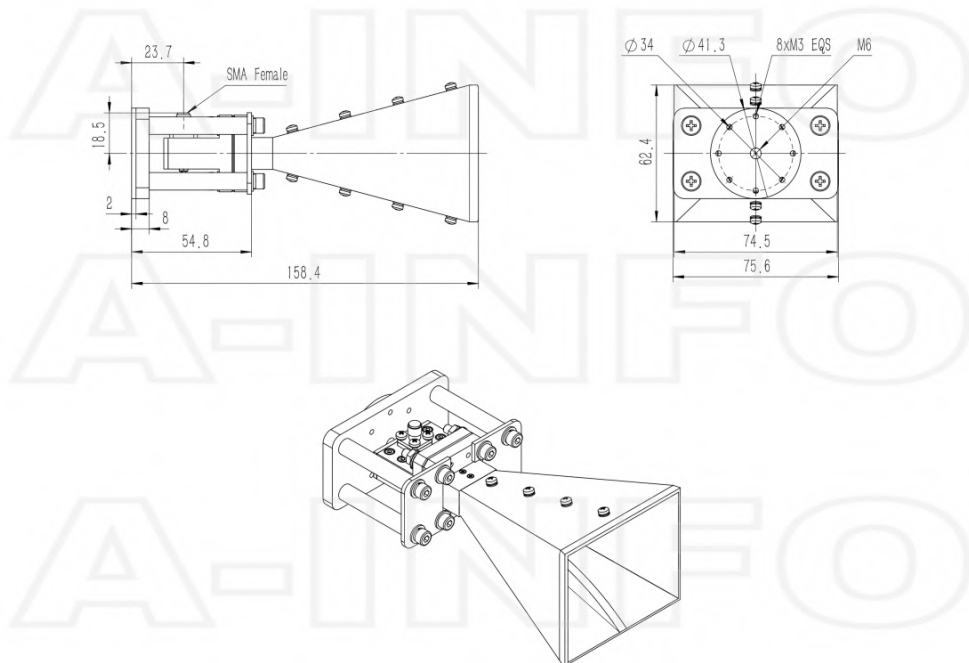

## Technical Specification

Electrical Specification		Interface	
Frequency, Min (GHz)	7.5	Output Type	Coaxial
Frequency, Max (GHz)	18	Connector	SMA
Waveguide Type	Double Ridge	Connector Gender	Female
Waveguide Size EIA WRD	WRD750	Mechanical Specification	
Gain, Typ (dBi)	15	Figure	C Type
Polarization	Linear	Body Material	Al
3dB Beamwidth, E-Plane, Min (Deg.)	19	Finish	Passivation and Chemical Conversion Coating, Gray Paint
3dB Beamwidth, E-Plane, Max (Deg.)	34	Size, W (mm)	74.5
3dB Beamwidth, H-Plane, Min (Deg.)	18	Size, H (mm)	62.4
3dB Beamwidth, H-Plane, Max (Deg.)	38	Size, L (mm)	143.7
Cross Pol. Isolation, Typ (dB)	40	Weight, (kg)	0.32
VSWR, Typ	1.5:1		
Impedance, (Ohm)	50		
Power Handling, CW, (W)	50		
Power Handling, Peak, (W)	1000		

## Outline Drawing

SMA-Female Output (P/N: LB-75180-15-C-SF)

SMA-Female Output with Round Mounting Bracket (Option, P/N: LB-75180-10-C-MB)

SMA-Female Output with L Type Mounting Bracket (Option, P/N: LB-75180-10-C-MBL)