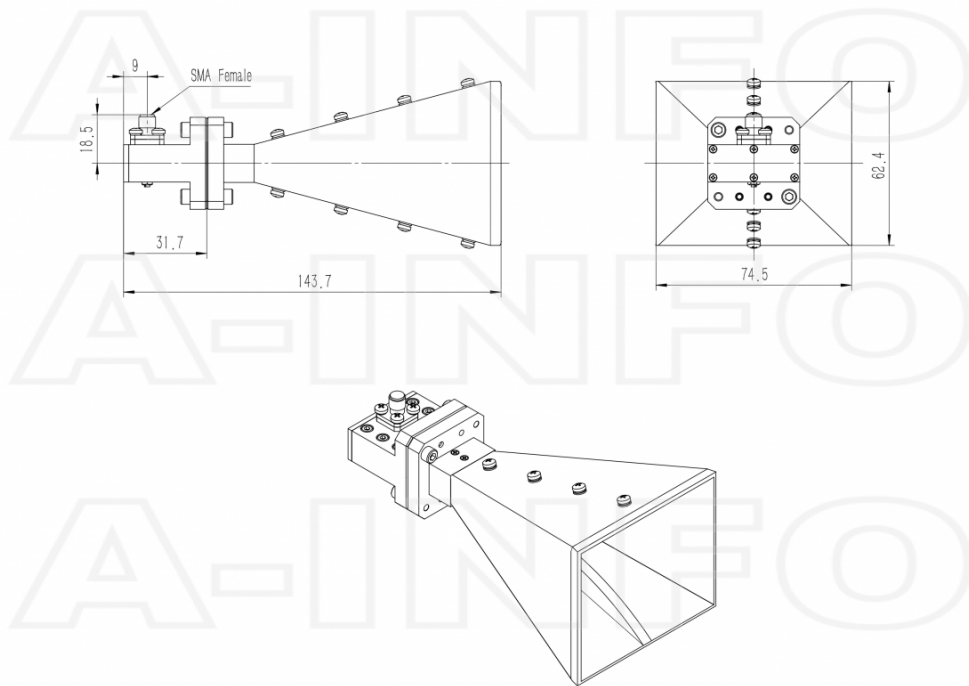

Outline Drawing

SMA-Female Output (P/N: LB-75180-15-C-SF)