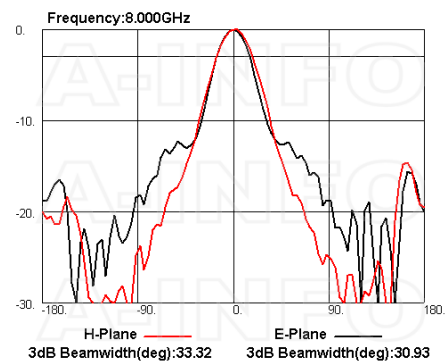

VSWR

Beamwidth

Pattern