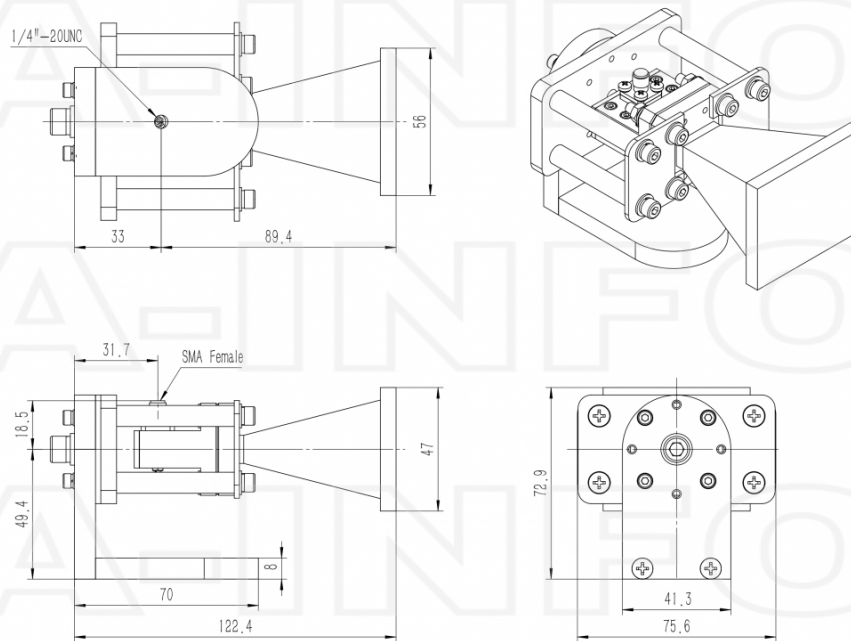

SMA-Female Output with L Type Mounting Bracket & Radome (Option, P/N: LB-75180-10-C-MBL & LB-75180-10-C-SFSP0, Outdoor Application)