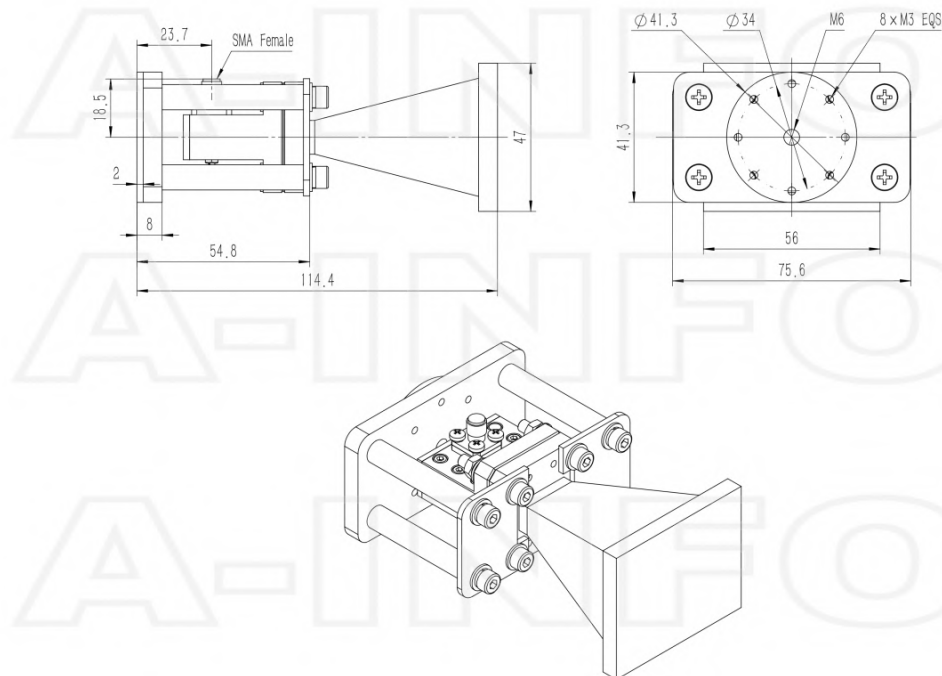

SMA-Female Output with Round Mounting Bracket & Radome (Option, P/N: LB-75180-10-C-MB & LB-75180-10-C-SFSP0, Outdoor Application)