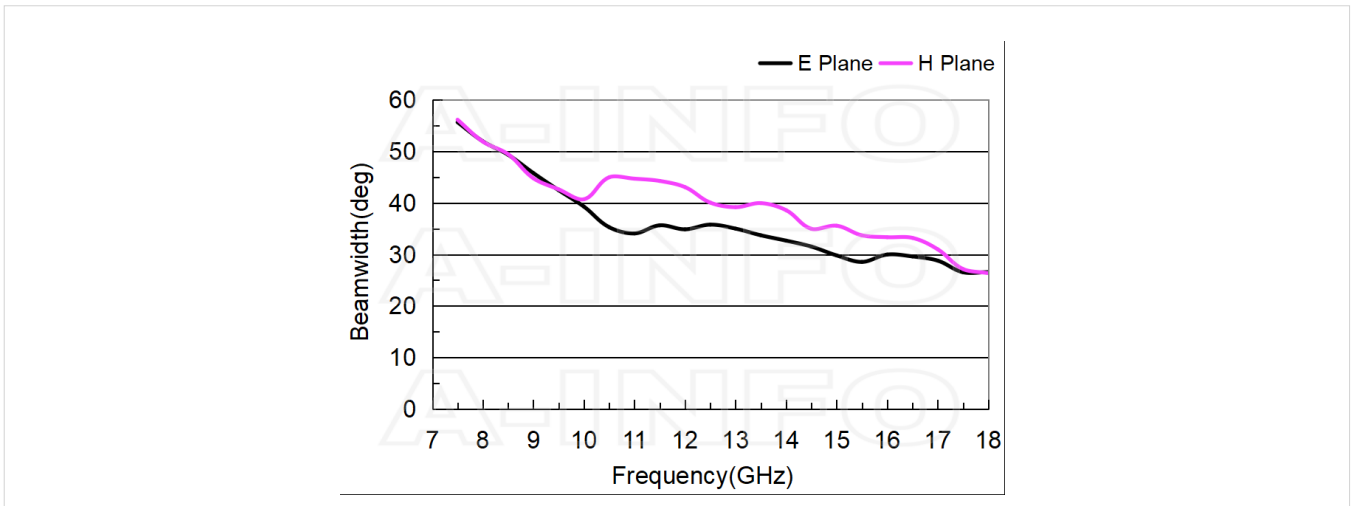

VSWR

Beamwidth

Pattern