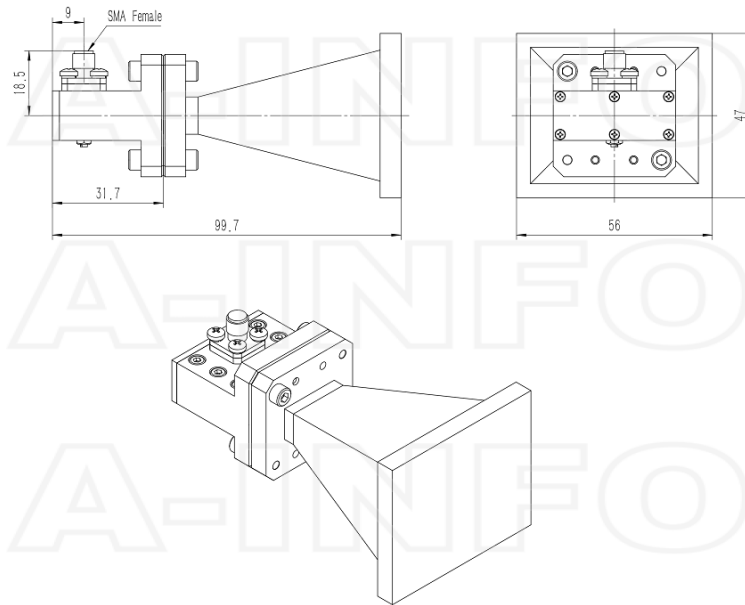

Outline Drawing

SMA-Female Output with Radome (Option, P/N: LB-75180-10-C-SFSP0, Outdoor Application)