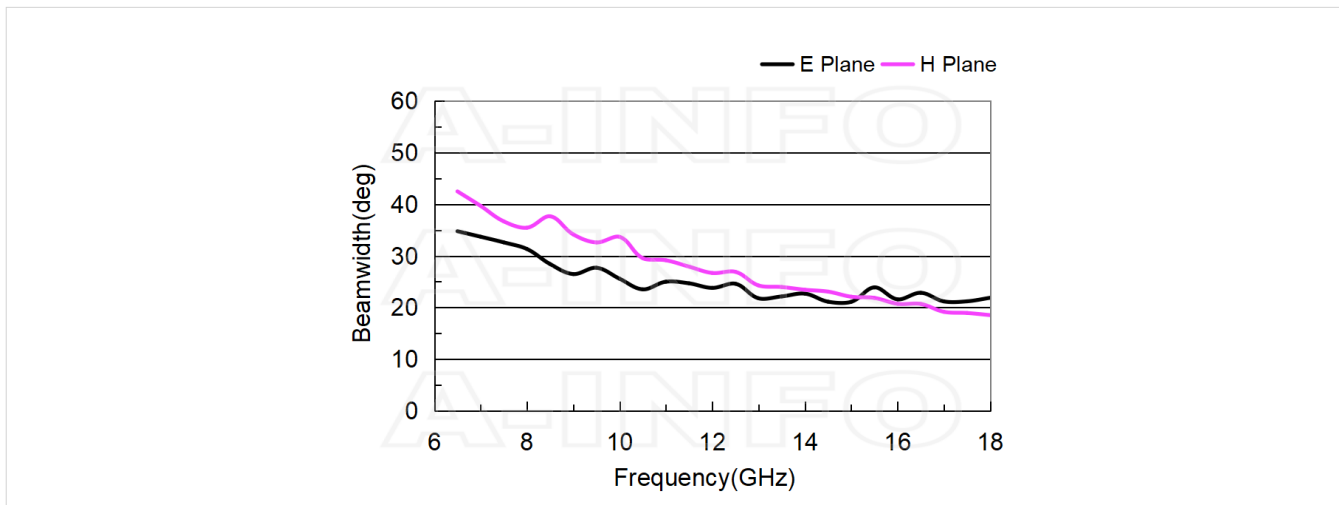

Cross Polarization Isolation

VSWR

Beamwidth