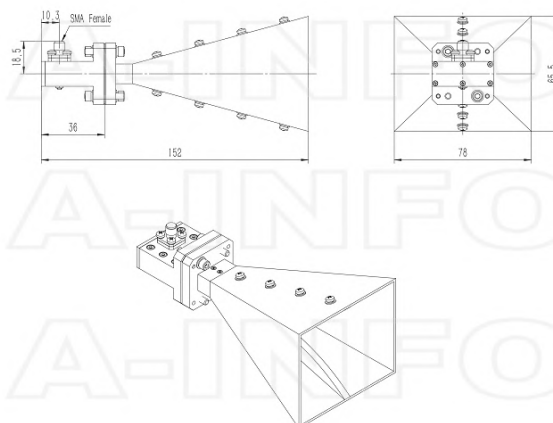

Technical Specification

Electrical Specification		Interface	
Frequency, Min (GHz)	6.5	Output Type	Coaxial
Frequency, Max (GHz)	18	Connector	SMA
Waveguide Type	Double Ridge	Connector Gender	Female
Waveguide Size EIA WRD	WRD650	Mechanical Specification	
Gain, Typ (dBi)	15	Figure	C Type
Polarization	Linear	Body Material	Al
3dB Beamwidth, E-Plane, Min (Deg.)	18	Finish	Passivation and Chemical Conversion Coating, Gray Paint
3dB Beamwidth, E-Plane, Max (Deg.)	40	Size, W (mm)	78
3dB Beamwidth, H-Plane, Min (Deg.)	16	Size, H (mm)	65.5
3dB Beamwidth, H-Plane, Max (Deg.)	51	Size, L (mm)	152
Cross Pol. Isolation, Typ (dB)	40	Weight, (kg)	0.28
VSWR, Typ	1.5:1		
Impedance, (Ohm)	50		
Power Handling, CW, (W)	50		
Power Handling, Peak, (W)	1000		

Additional Information

Application	General Purpose Indoor & Outdoor, Fixed	Solution for	Gain Reference Antenna Measurement Far-field Measurement System Intergration

Outline Drawing

SMA-Female Output (P/N: LB-65180-15-C-SF)