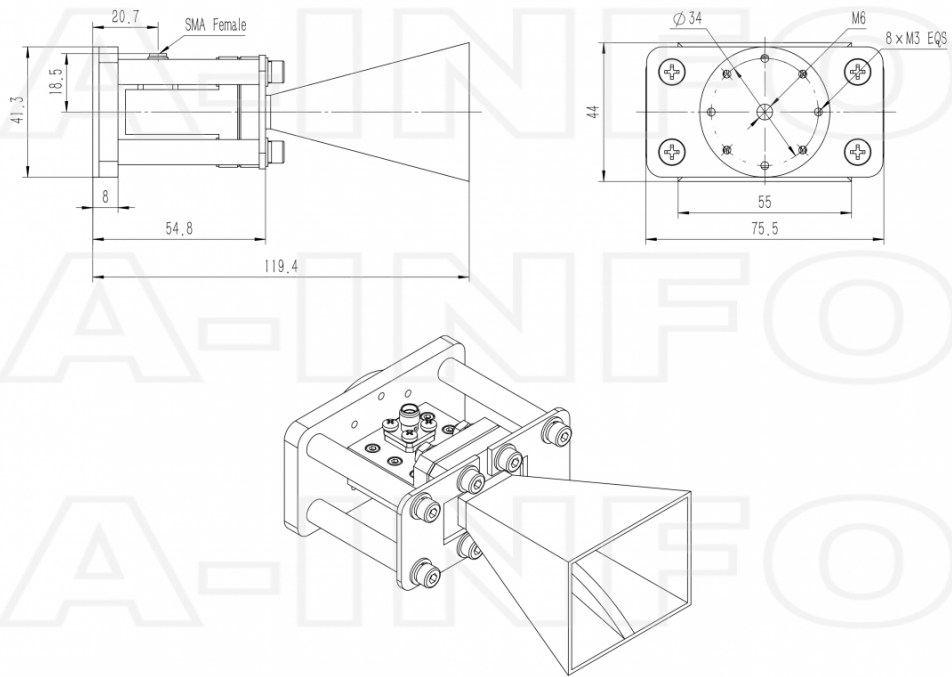

## Outline Drawing

SMA-Female Output (P/N: LB-65180-15-C-SF)

SMA-Female Output with Round Mounting Bracket (Option, P/N: LB-65180-10-C-MB)

SMA-Female Output with L Type Mounting Bracket (Option, P/N: LB-65180-10-C-MBL)