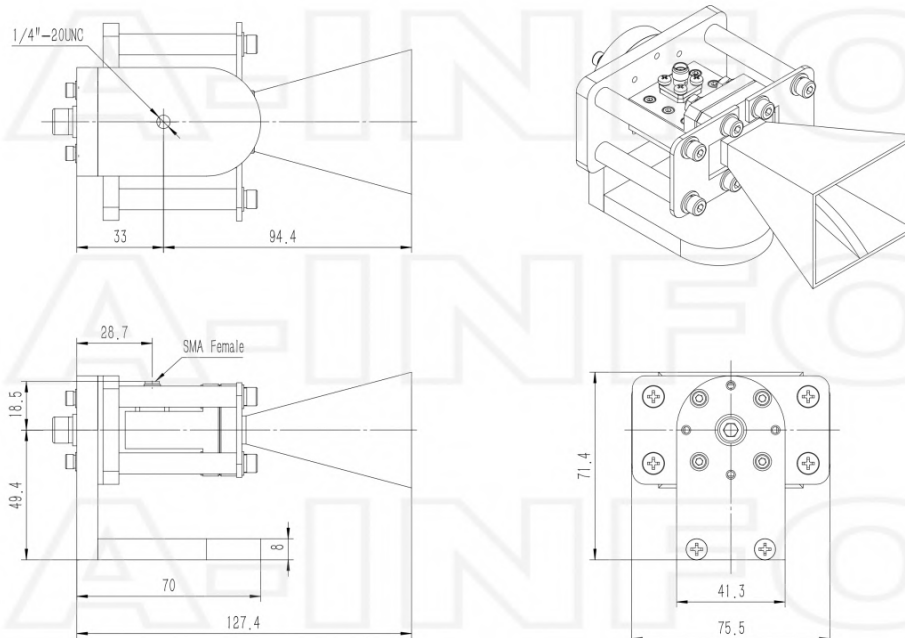

## Outline Drawing

SMA-Female Output (P/N: LB-65180-15-C-SF)

SMA-Female Output with Round Mounting Bracket (Option, P/N: LB-65180-10-C-MB)

SMA-Female Output with L Type Mounting Bracket (Option, P/N: LB-65180-10-C-MBL)