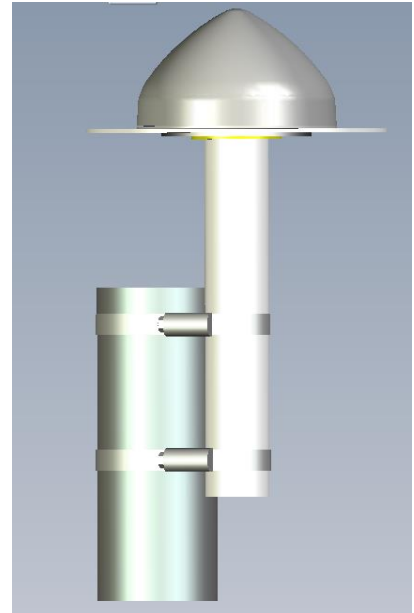

When precision matters[®].

Mast Mount TW3XXX

The Mast Mount (PN 23-0092-0) is designed to fit all of Tallysman's TW3XXX family of antennas. The mast mount can be secured with stainless steel hose clamps (please refer to the diagram on the right).

Applications

- Marine

Features

- Aluminum 5083
- Chromate conversion finish
- Easy to use
- Resilient to weather conditions

Mast Mount TW3XXX Assembly

Drawing

All dimensions are in mm unless noted otherwise.