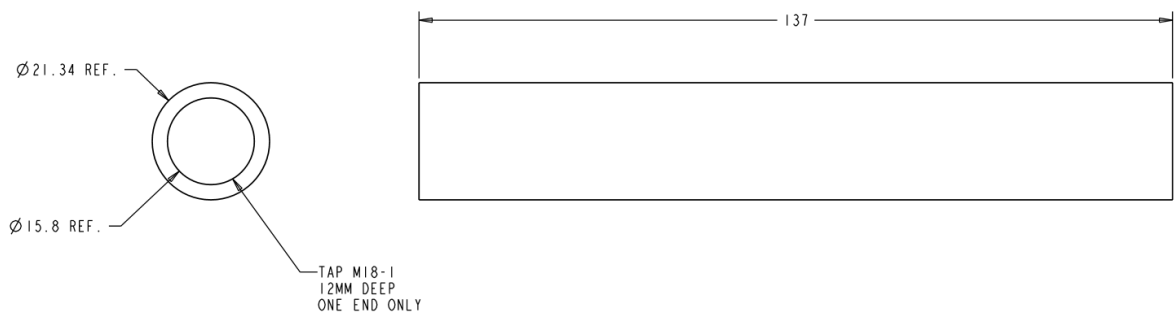

When precision matters[®].

Mast Mount TW3XXX

The Mast Mount (PN 23-0092-0) is designed to fit all of Tallysman's TW3XXX family of antennas. The mast mount can be secured with stainless steel hose clamps (please refer to the diagram on the right).

Applications

- Marine

Features

- Aluminum 5083
- Chromate conversion finish
- Easy to use
- Resilient to weather conditions

Mast Mount TW3XXX Assembly

Drawing

All dimensions are in mm unless noted otherwise.